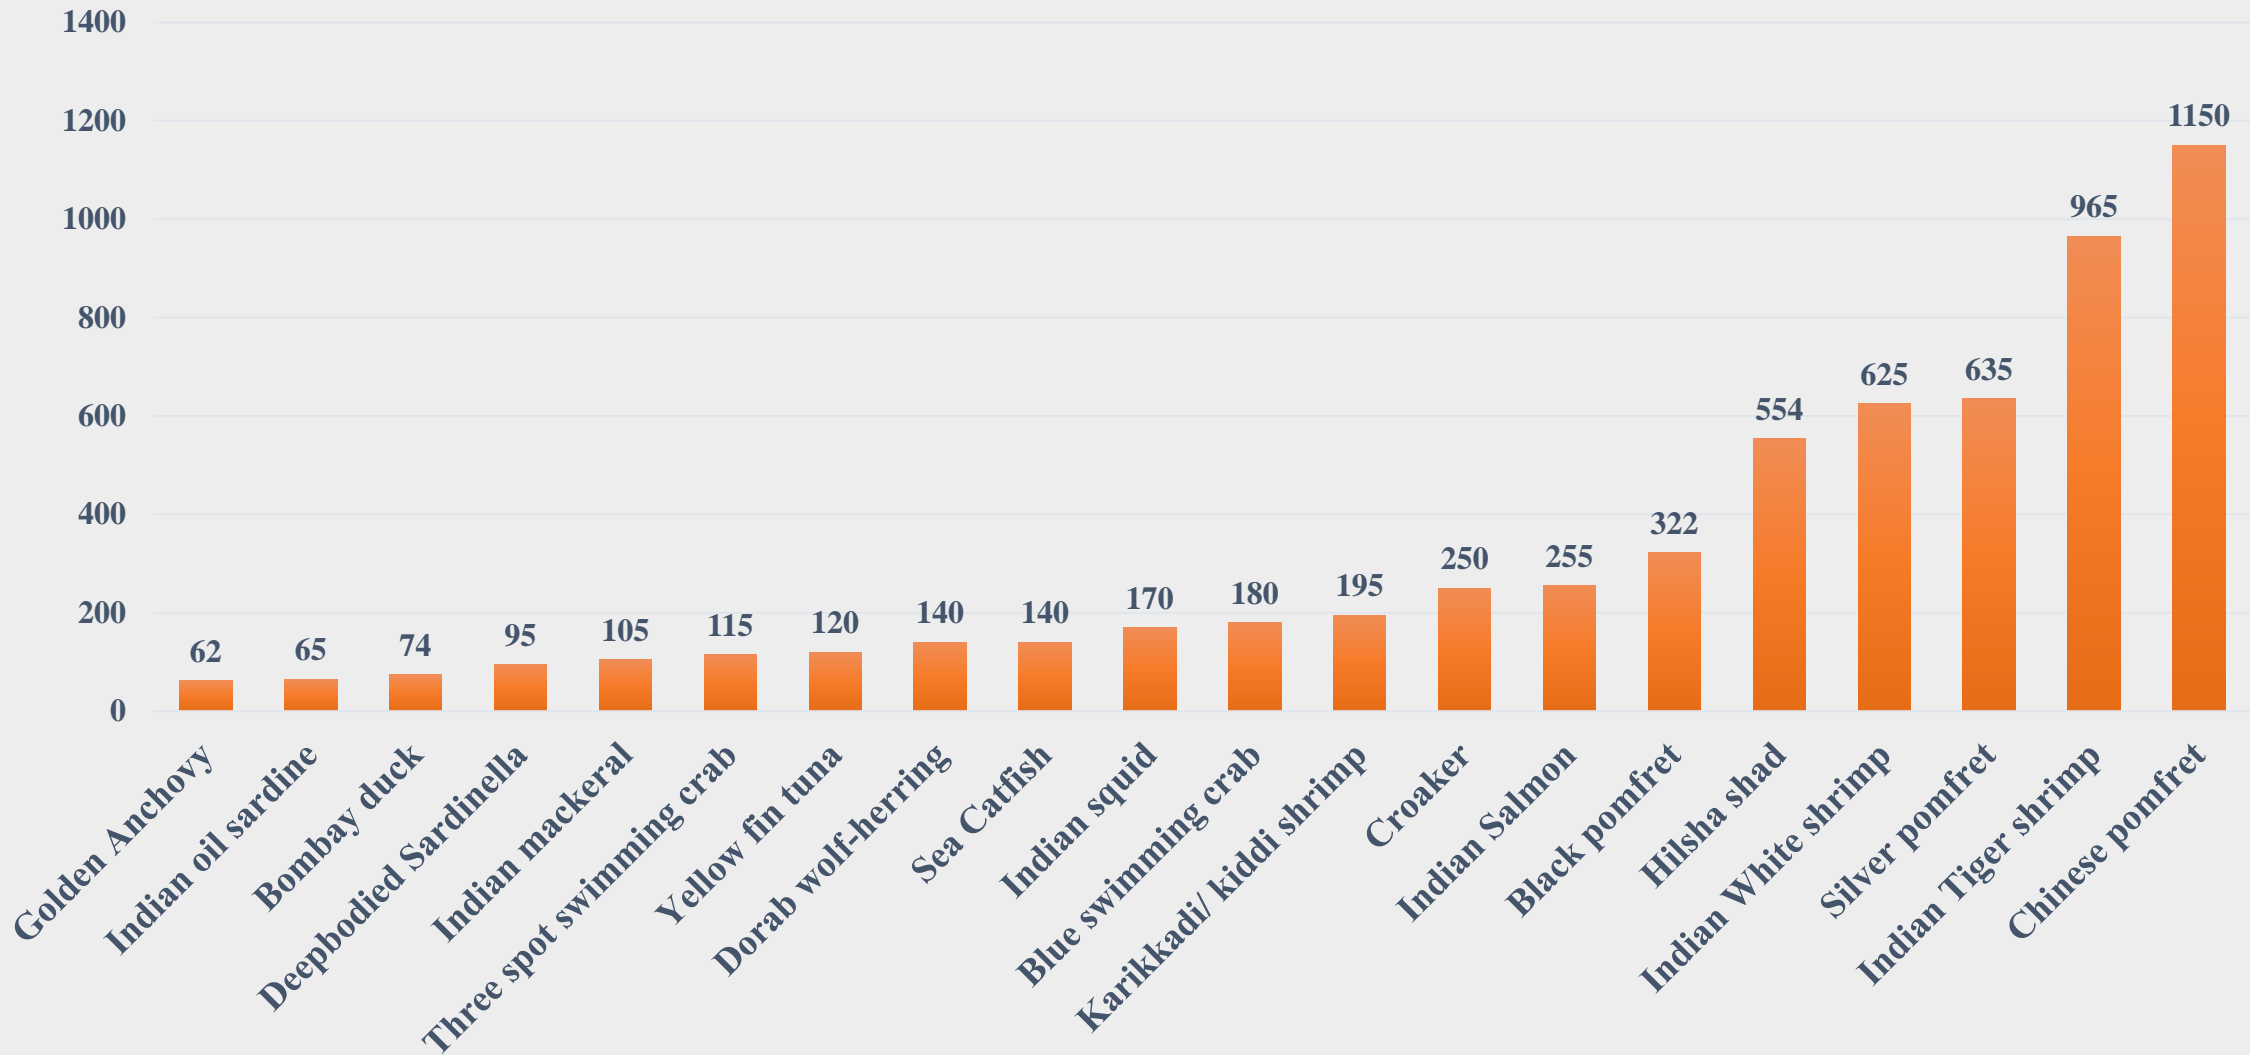

For the Period 24.03.2025 to 30.03.2025

Data Source: NETFISH, MPEDA

Average Price (Rs. Per Kg) of Marine Species at Fish Landing Centres in West Bengal

For the Period 24.03.2025 to 30.03.2025

Data Source: NETFISH, MPEDA