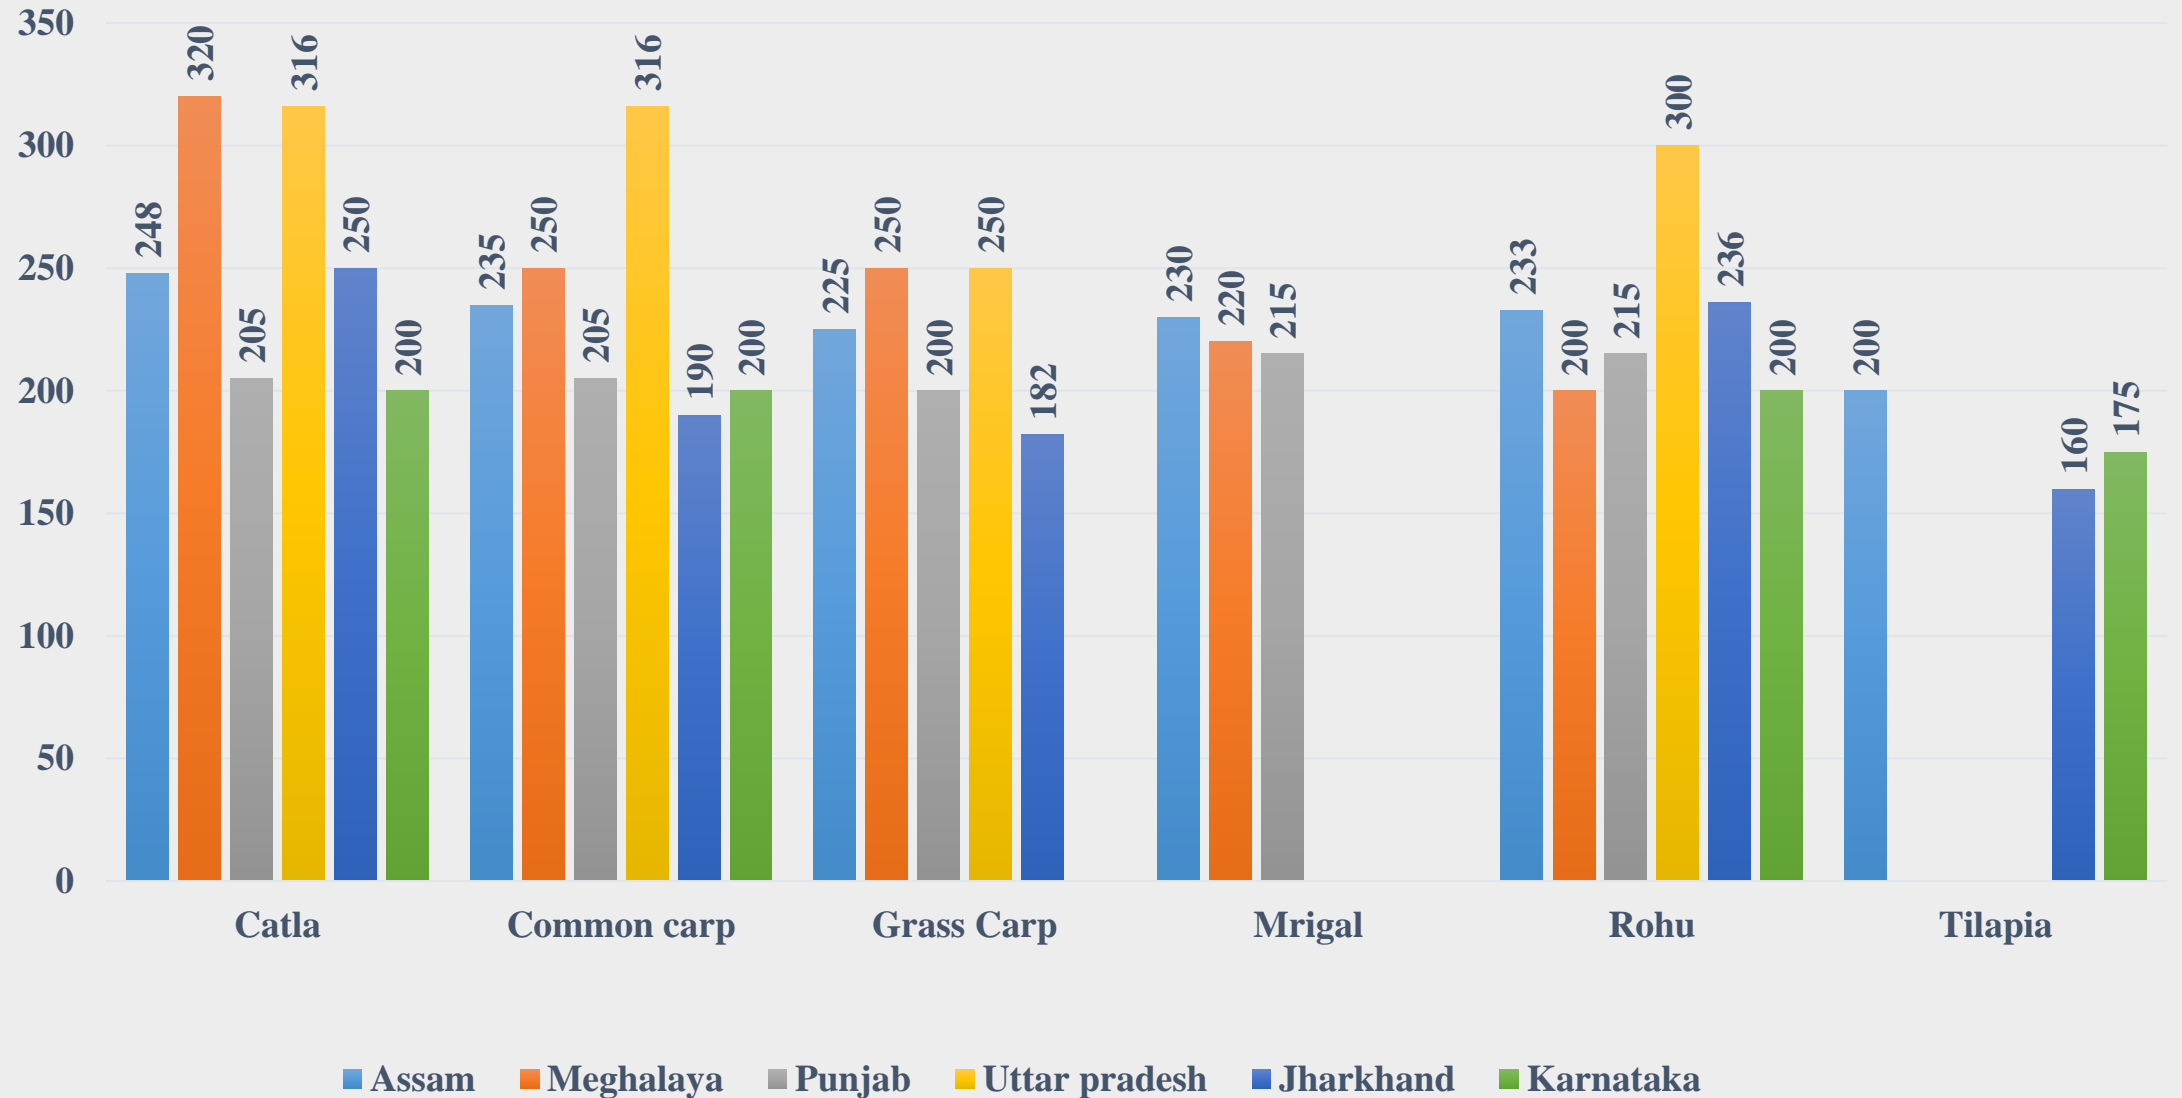

Average Retail Price (Rs. Per Kg) of various Fresh Water Species across States/UTs

For the Period 24.03.2025 to 30.03.2025

For further details visit: <https://fmpisnfdb.in>

Average Wholesale Price (Rs. Per Kg) of Various Fish Species in Maharashtra