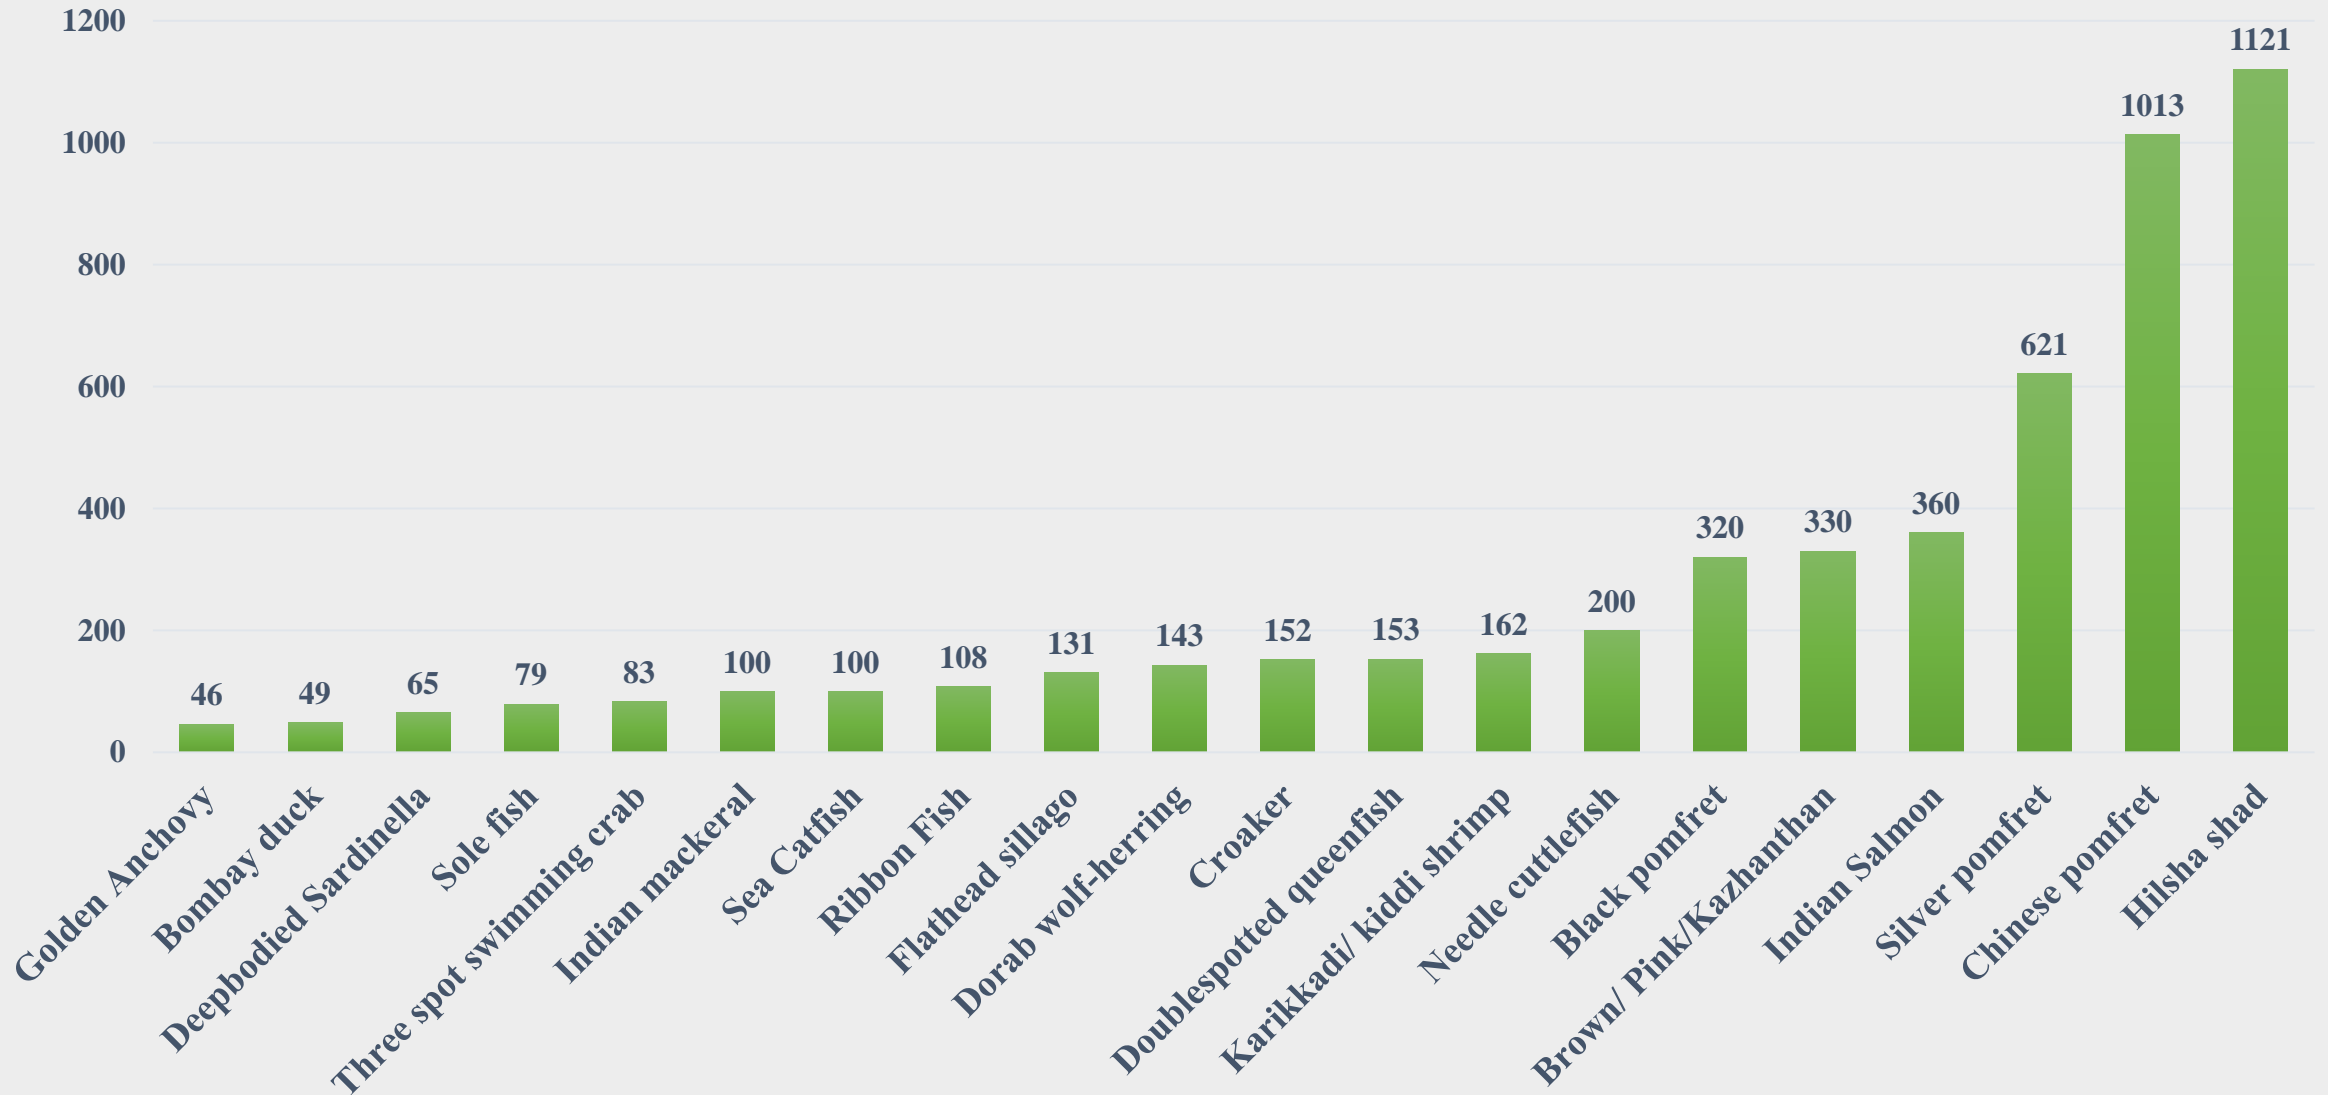

Average Price (Rs. per Kg) of Marine Species at Fishing Harbours in West Bengal

For the Period 24.03.2025 to 30.03.2025

Data Source: NETFISH, MPEDA