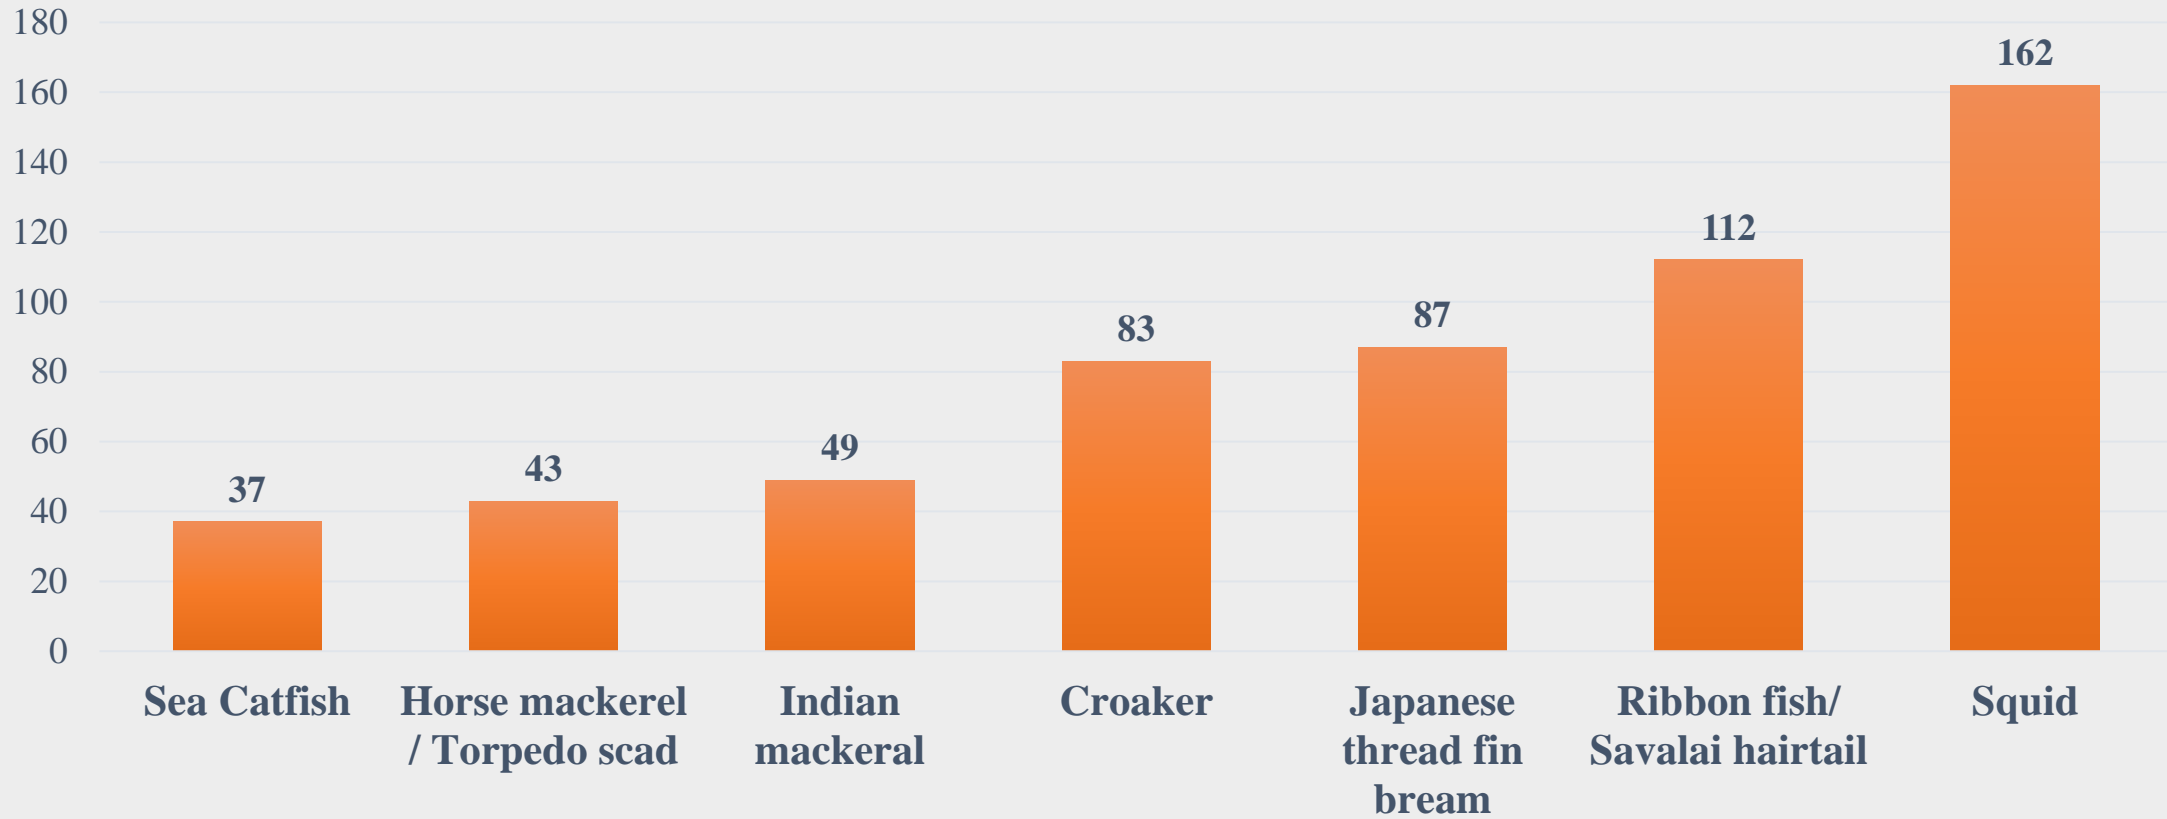

Average Price (Rs. Per Kg) of Marine Species at Fish Landing Centres in Gujarat

For the Period 24.03.2025 to 30.03.2025

Data Source: NETFISH, MPEDA