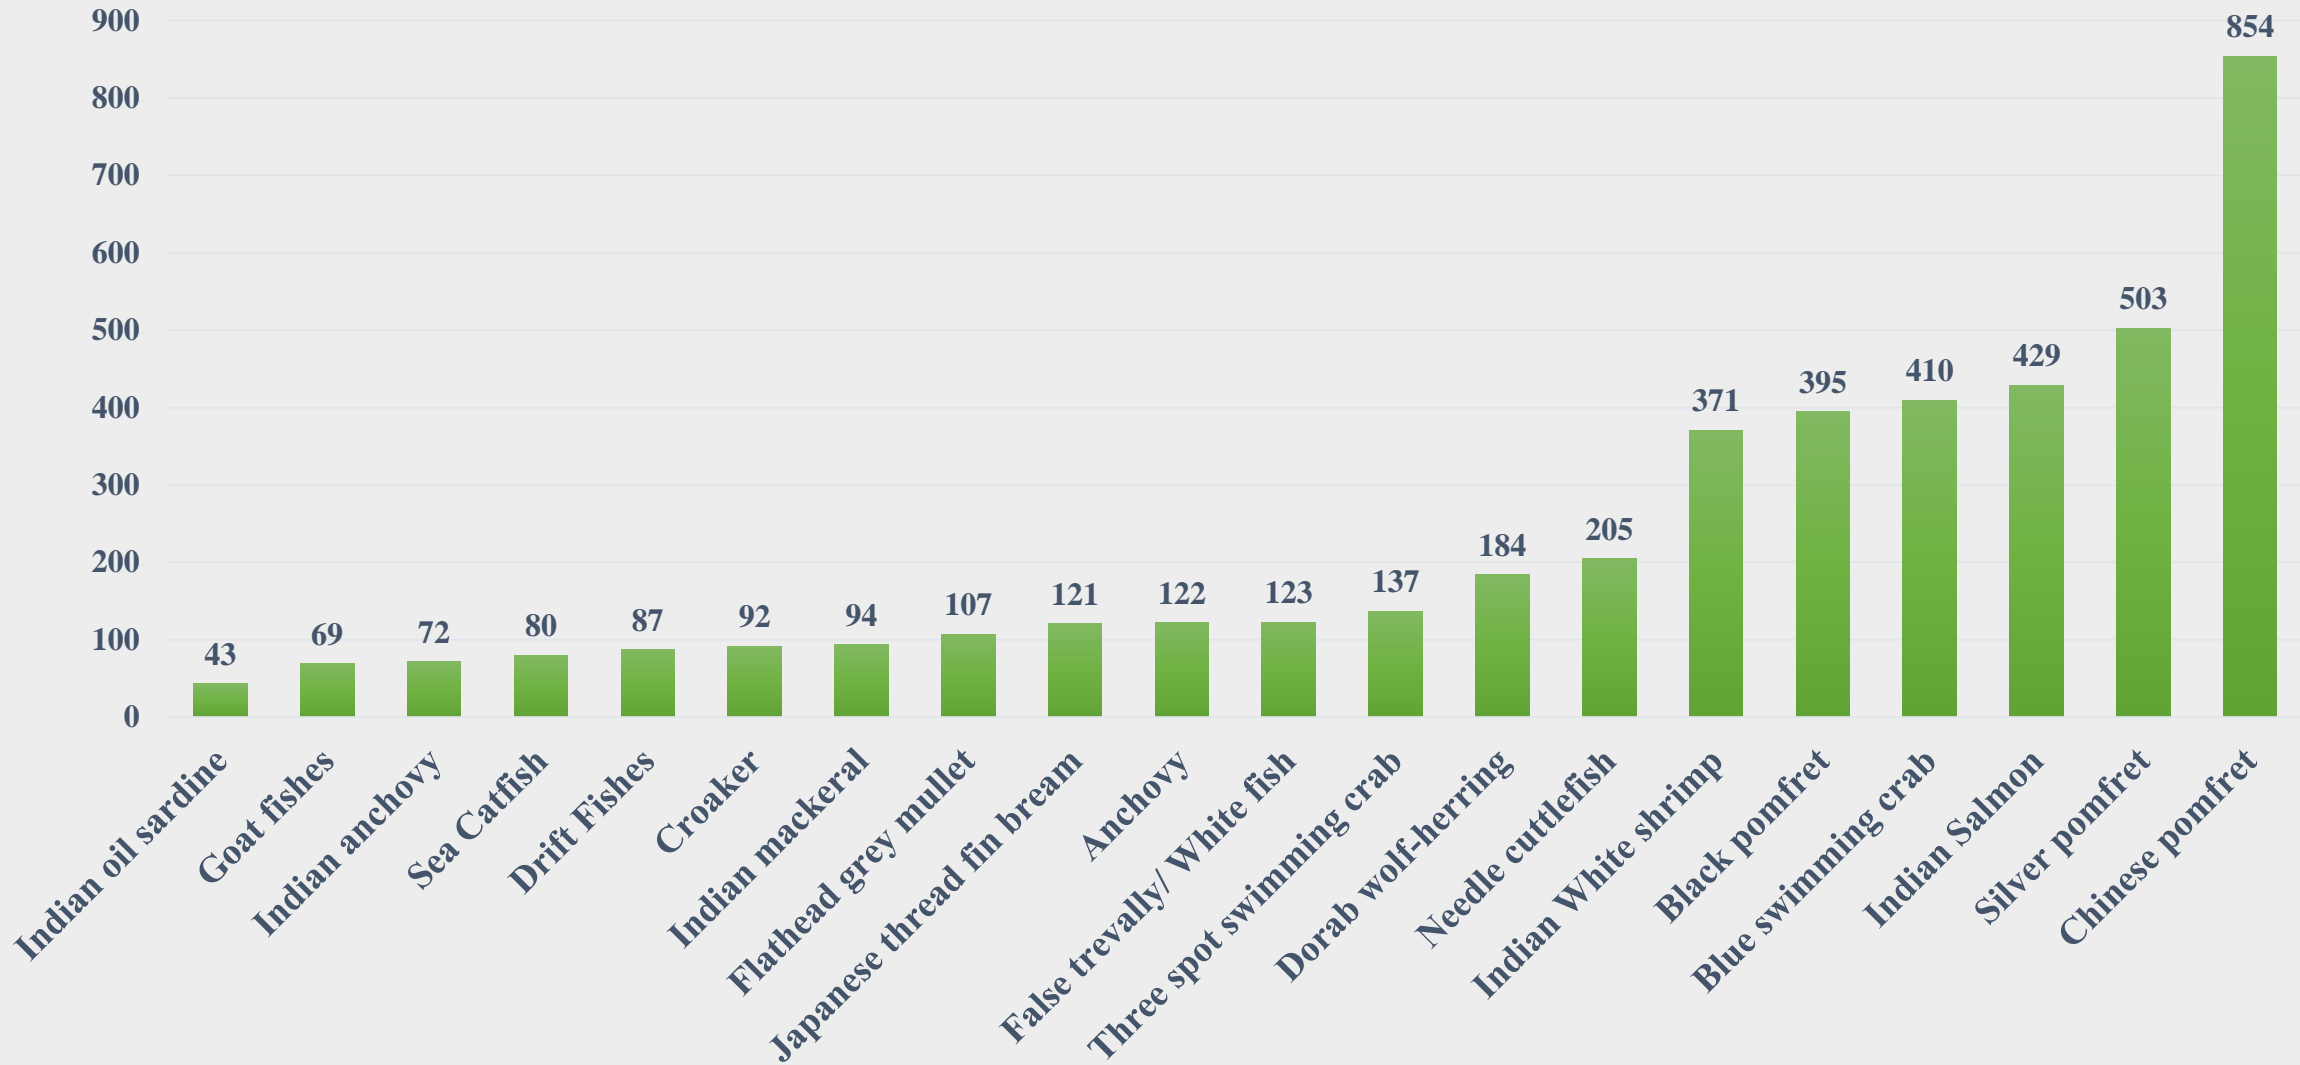

Average Price (Rs. per Kg) of Marine Species at Fishing Harbours in Odisha

For the Period 24.03.2025 to 30.03.2025

Data Source: NETFISH, MPEDA