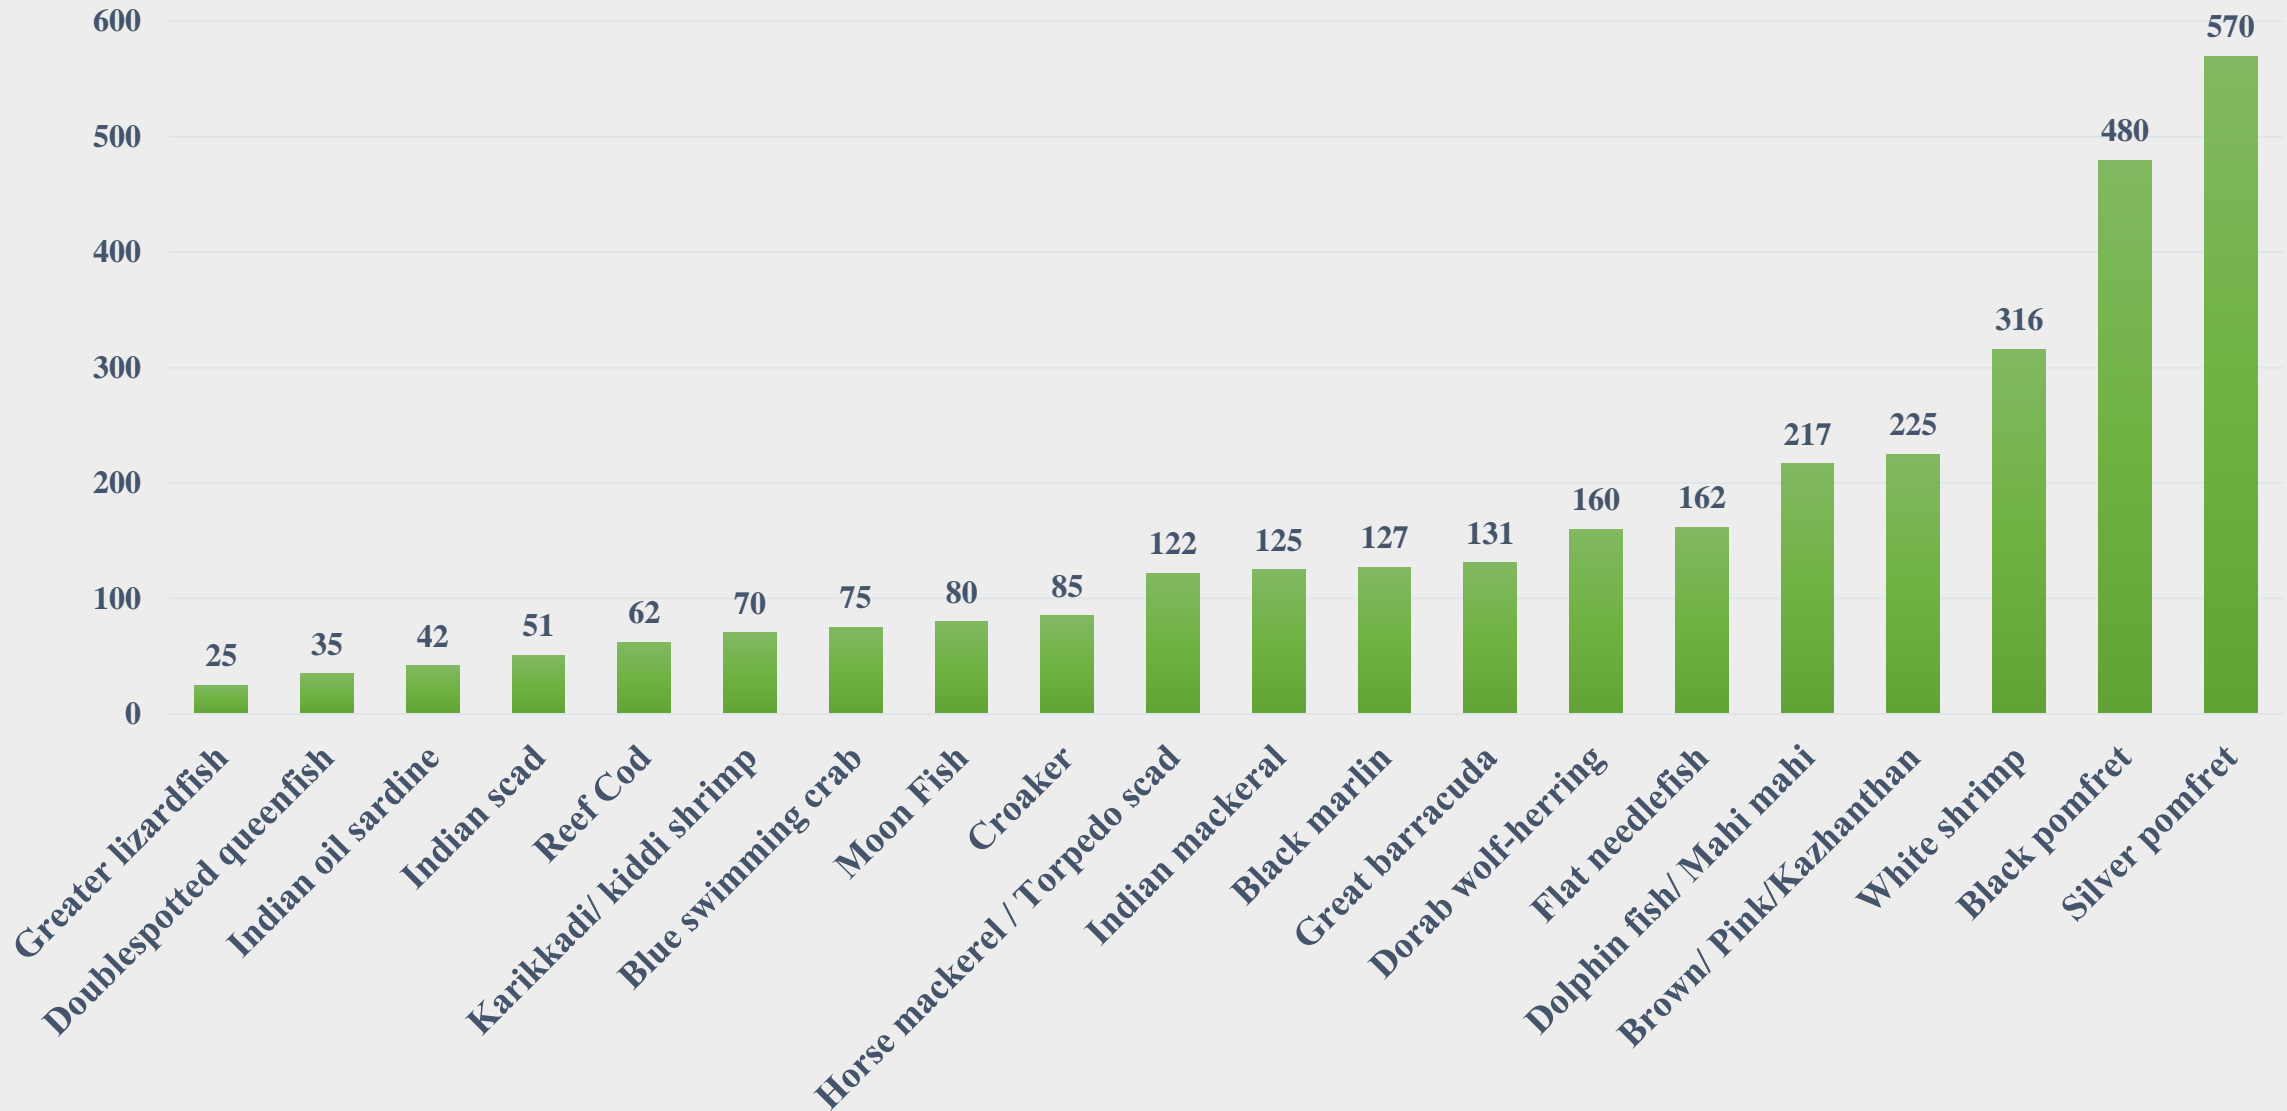

Average Price (Rs. per Kg) of Marine Species at Fishing Harbours in Karnataka

For the Period 24.03.2025 to 30.03.2025

Data Source: NETFISH, MPEDA