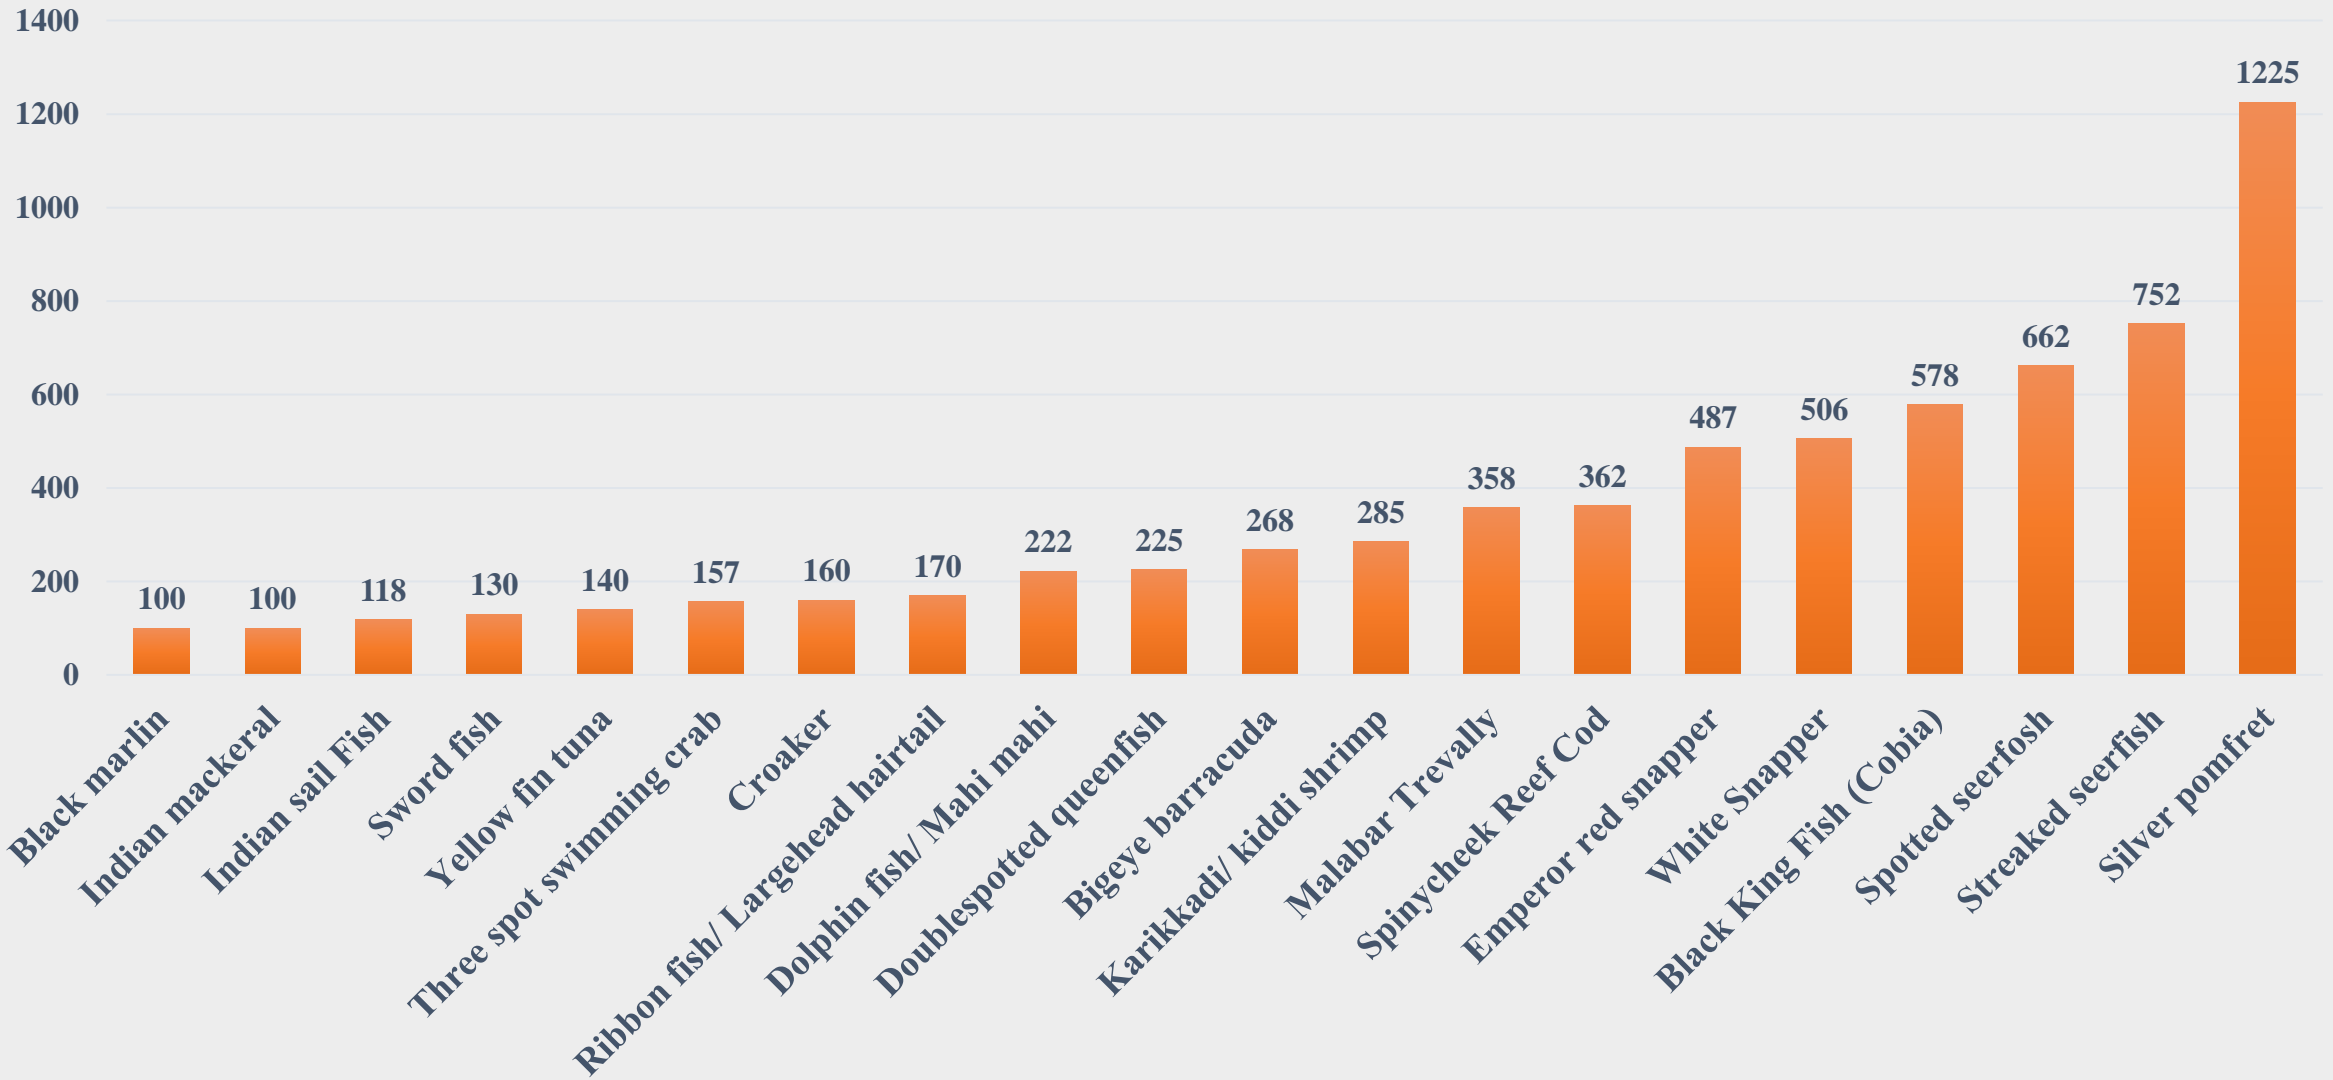

Average Price (Rs. Per Kg) of Marine Species at Fish Landing Centres in Andhra Pradesh

For the Period 24.03.2025 to 30.03.2025

Data Source: NETFISH, MPEDA