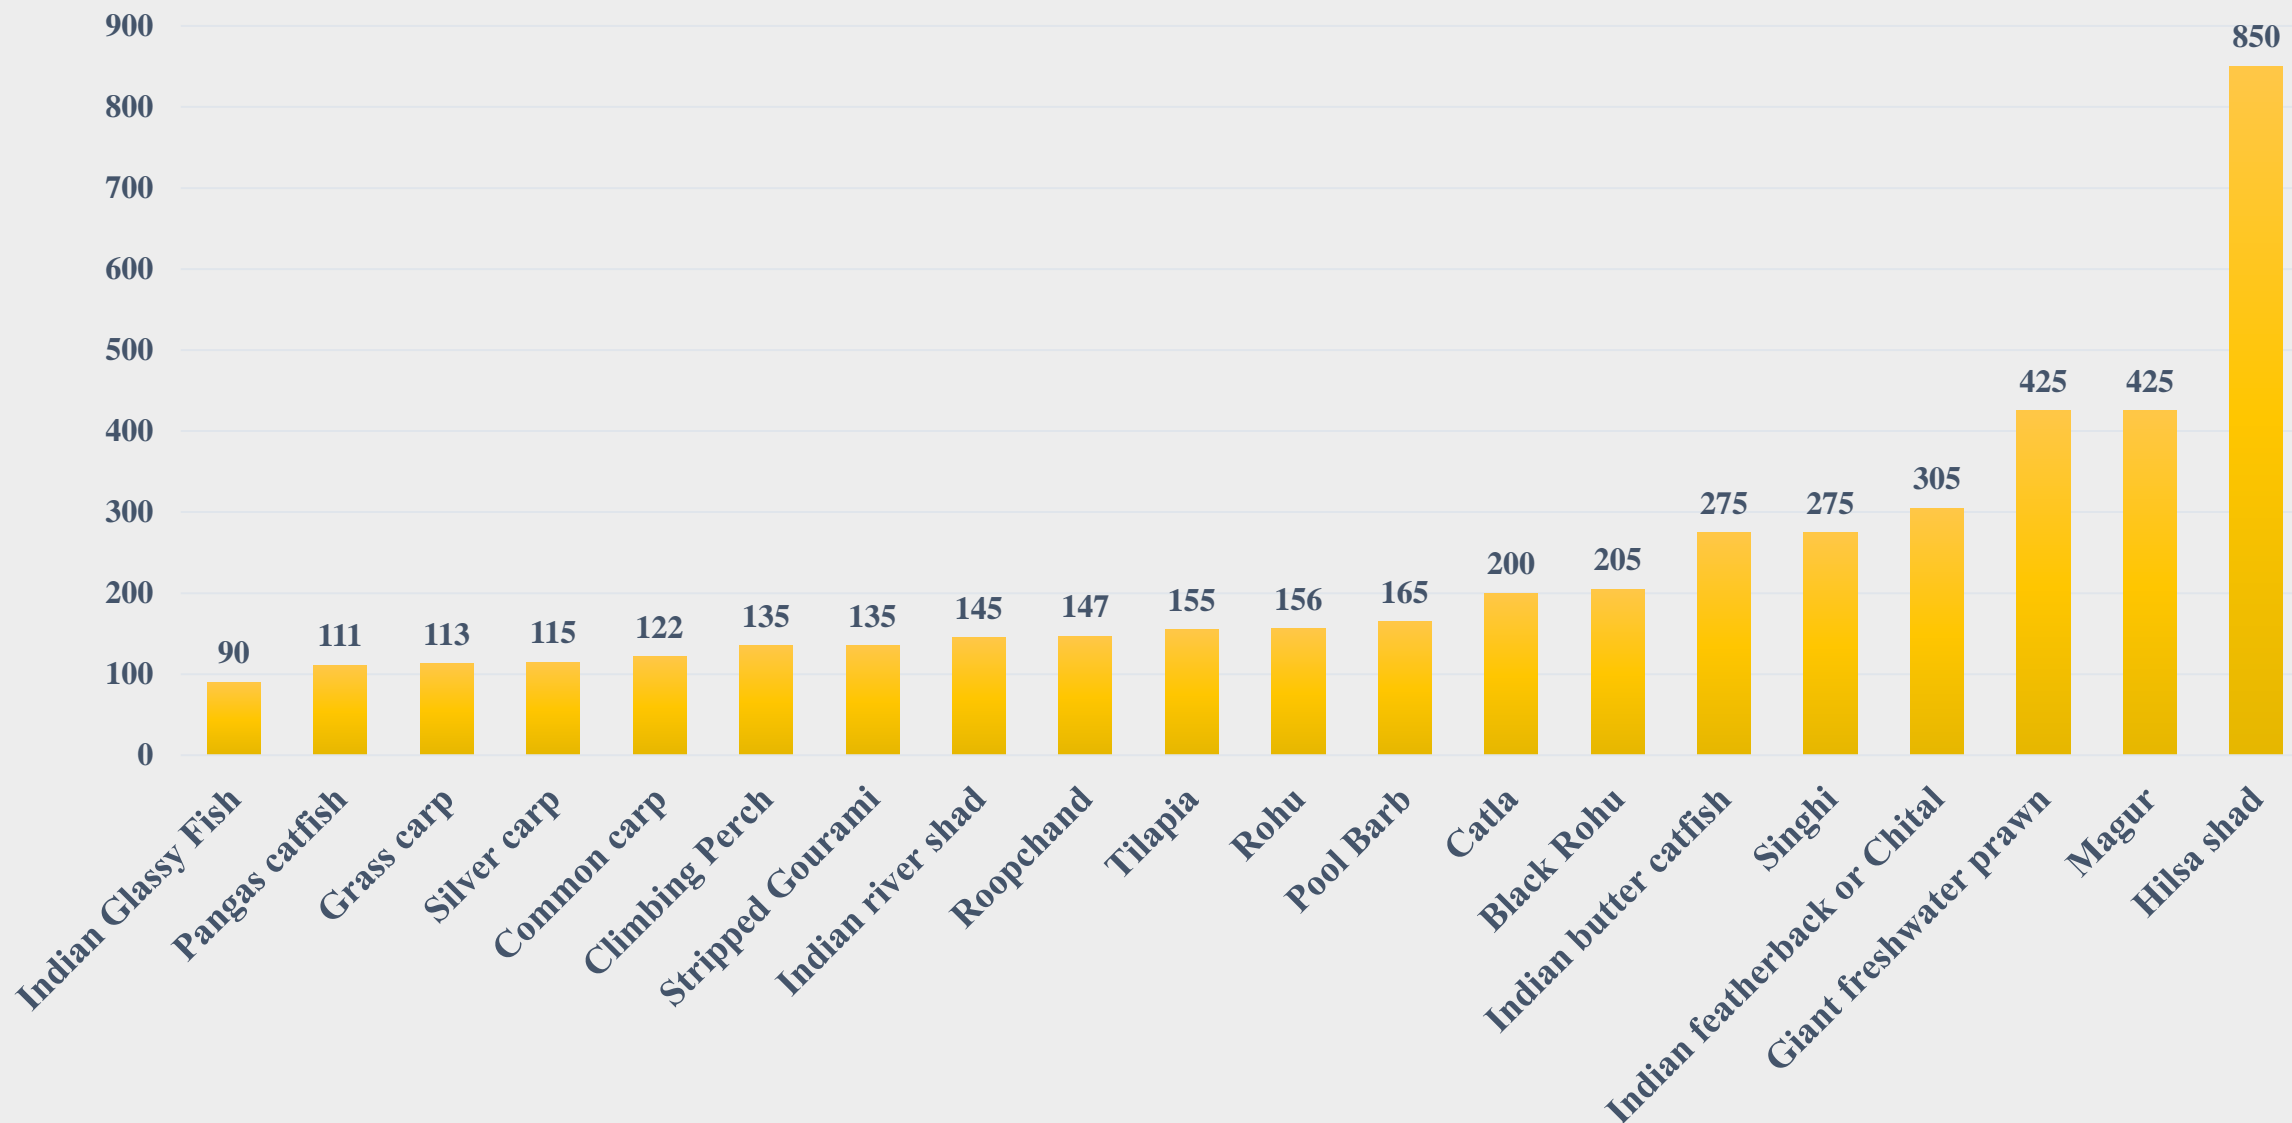

Average Wholesale Price (Rs. Per Kg) of Various Fish Species in Tripura

For the Period 24.03.2025 to 30.03.2025

For further details visit: <https://fmpisnfdb.in>