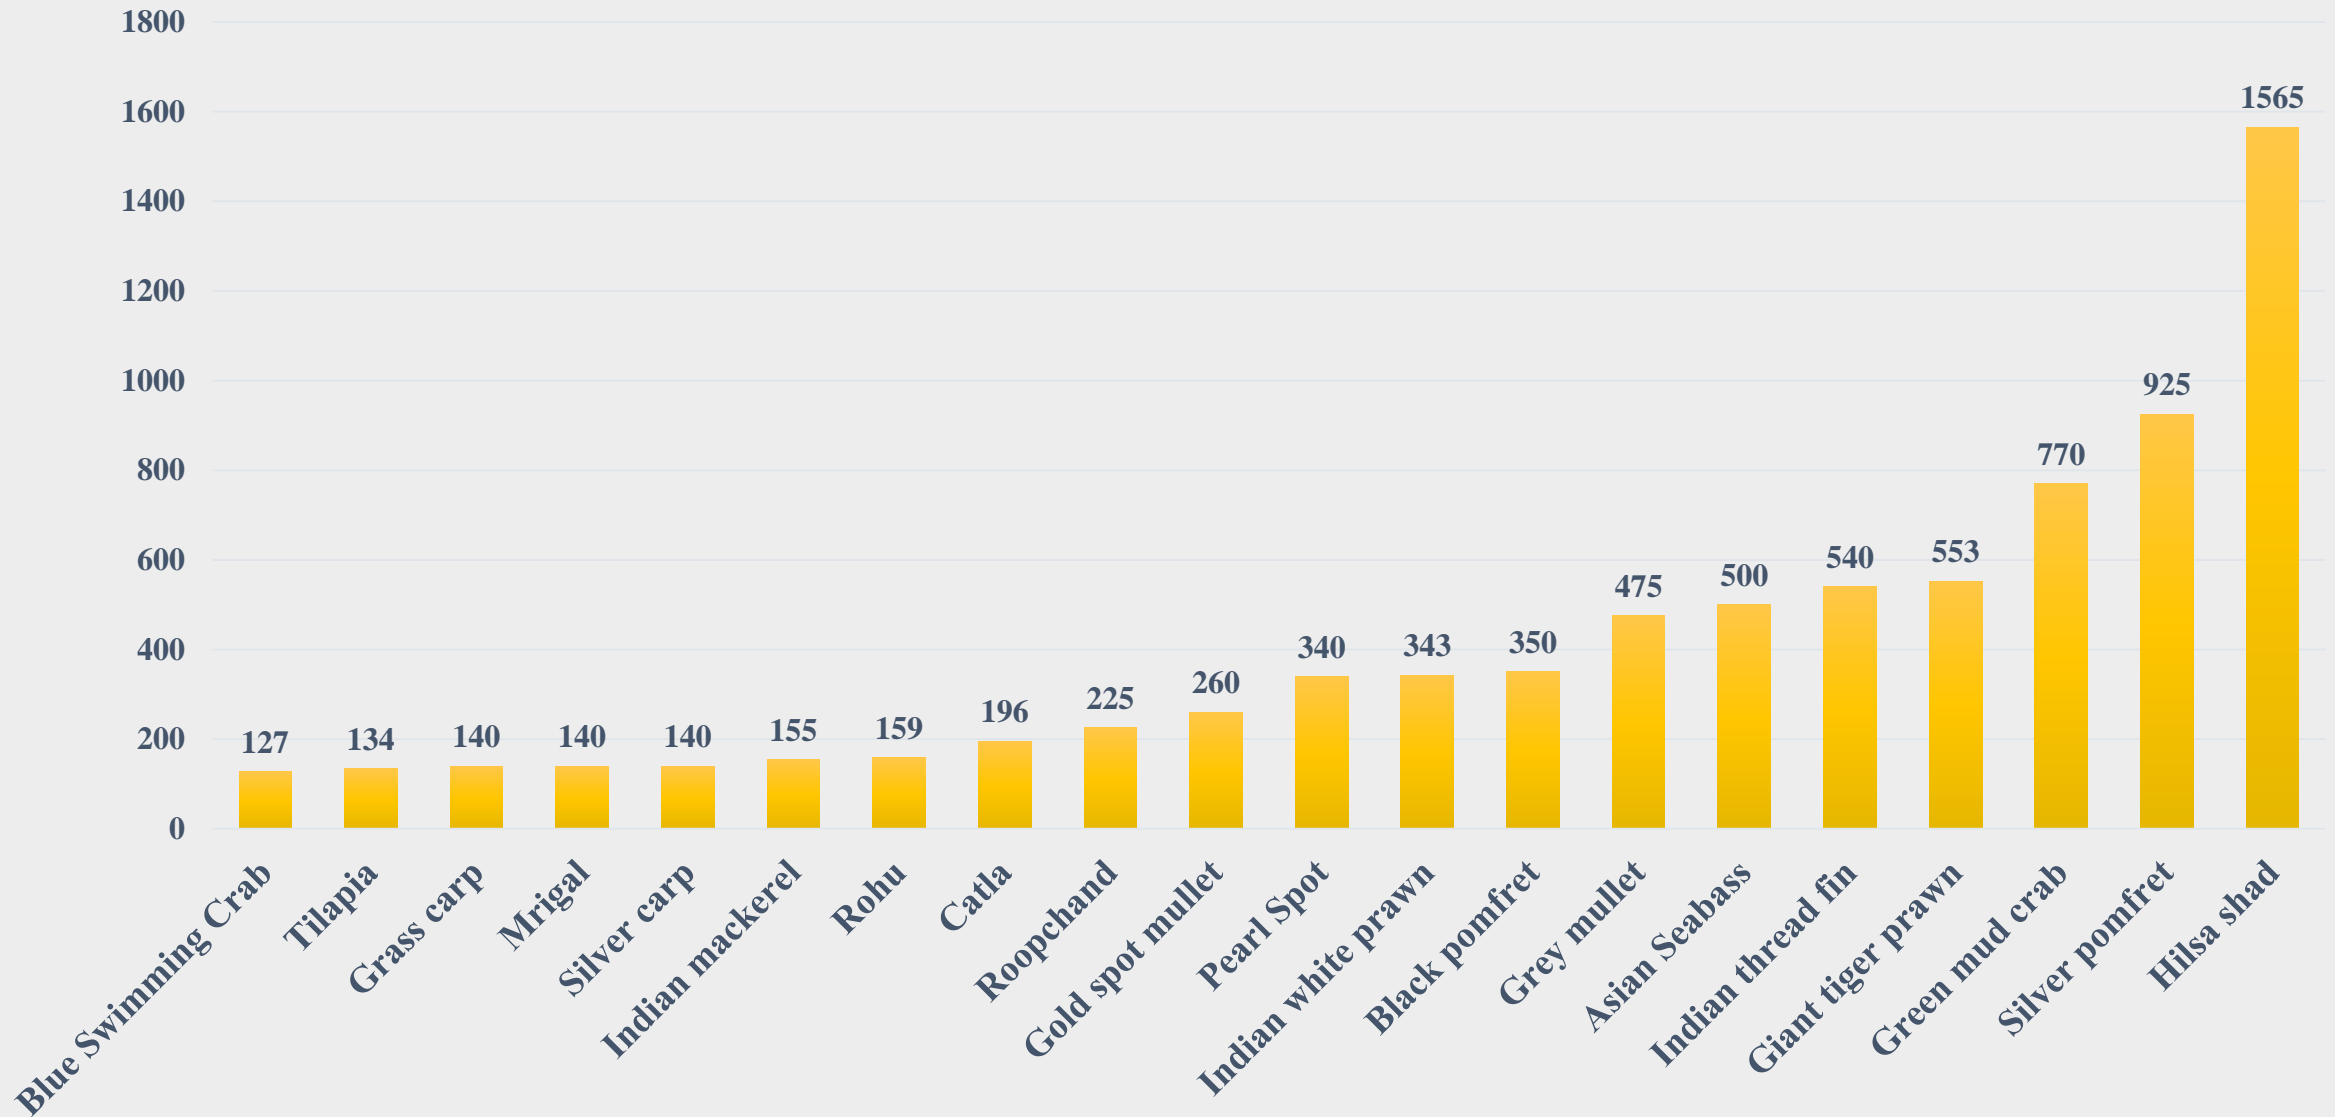

Average Wholesale Price (Rs. Per Kg) of Various Fish Species in Odisha

For the Period 24.03.2025 to 30.03.2025

For further details visit: <https://fmpisnfdb.in>