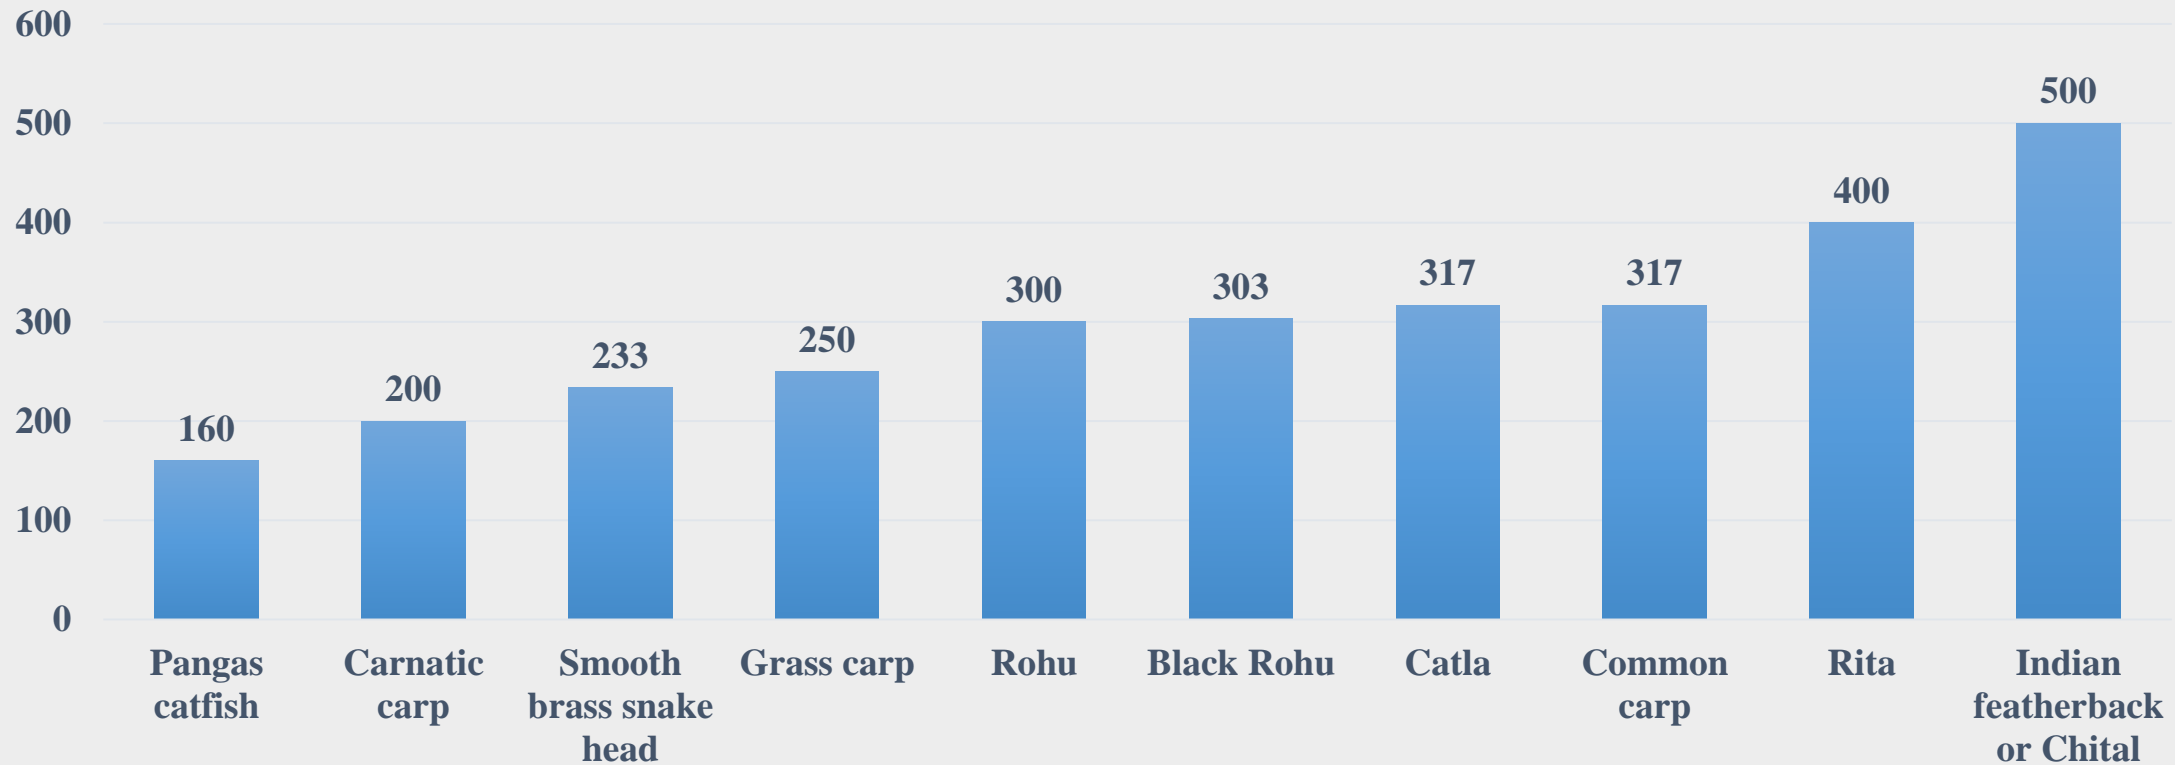

Average Retail Price (Rs. Per Kg) of Various Fish Species Uttar Pradesh

For the Period 24.03.2025 to 30.03.2025

For further details visit: <https://fmpisnfdb.in>