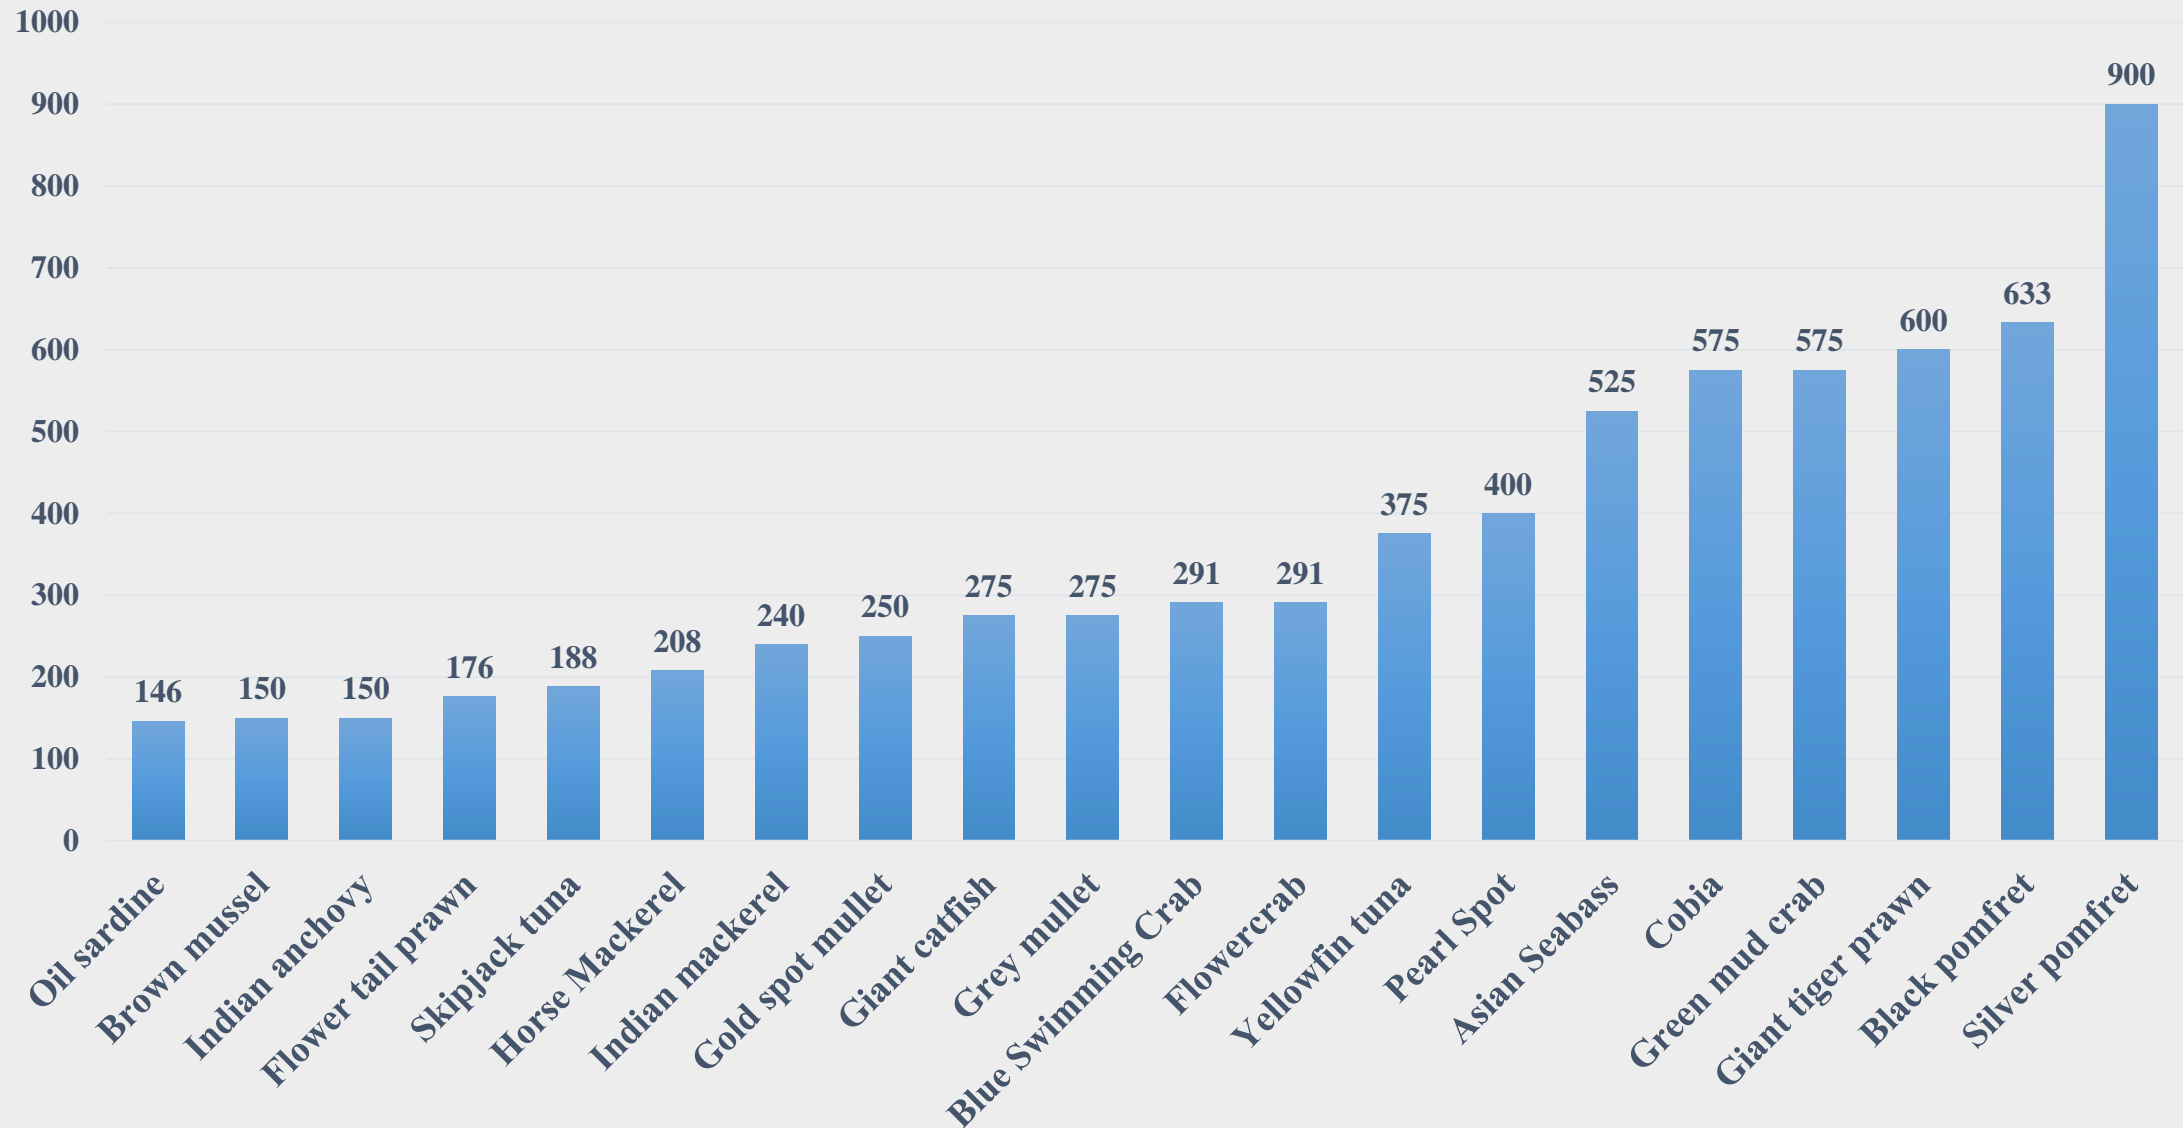

Average Retail Price (Rs. Per Kg) of Various Fish Species in Kerala

For the Period 24.03.2025 to 30.03.2025

For further details visit: <https://fmpisnfdb.in>