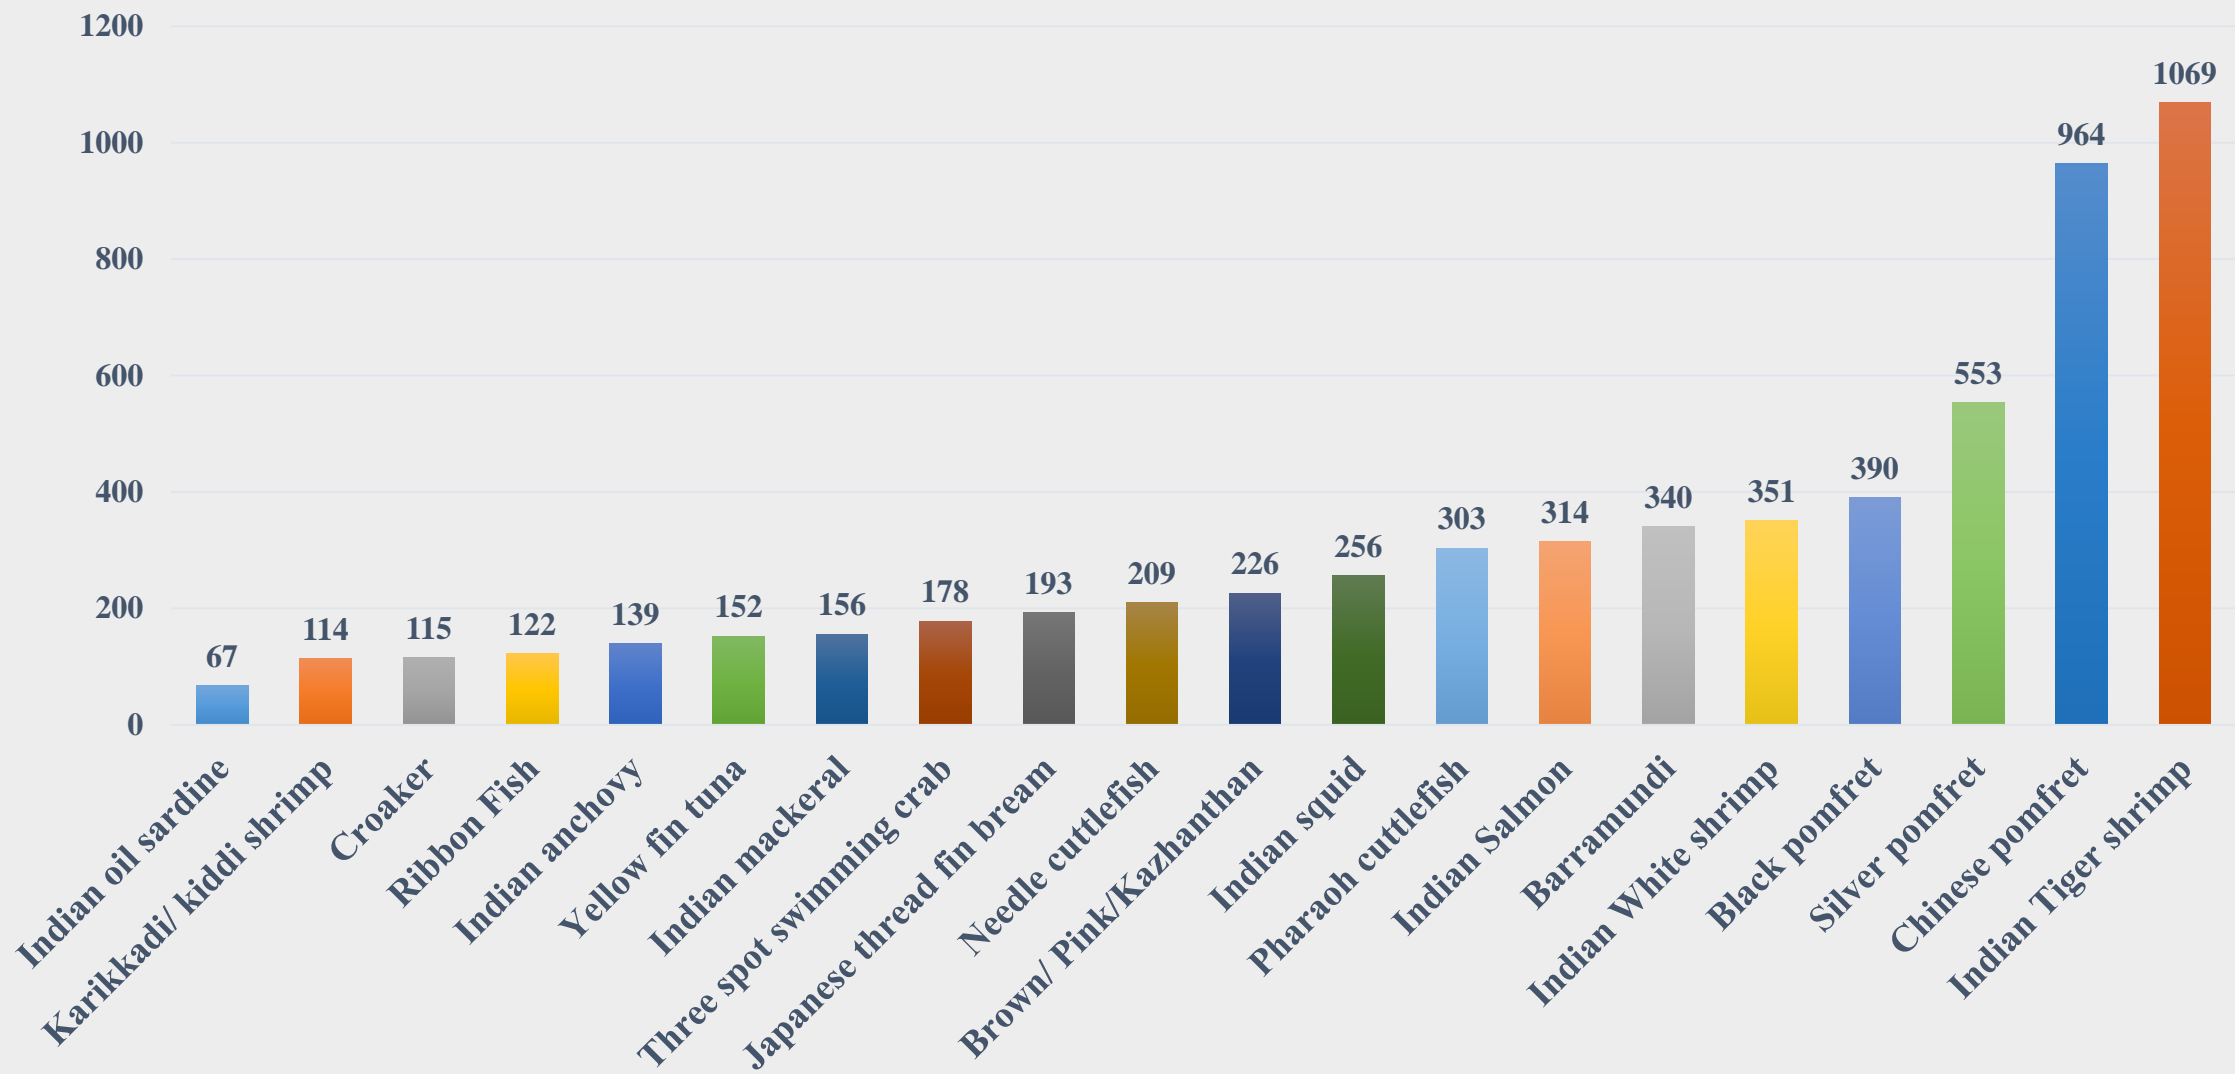

Average Price (Rs. per Kg) of Marine Fish Species across Fishing Harbours of India

For the Period 24.03.2025 to 30.03.2025

Data Source: NETFISH, MPEDA