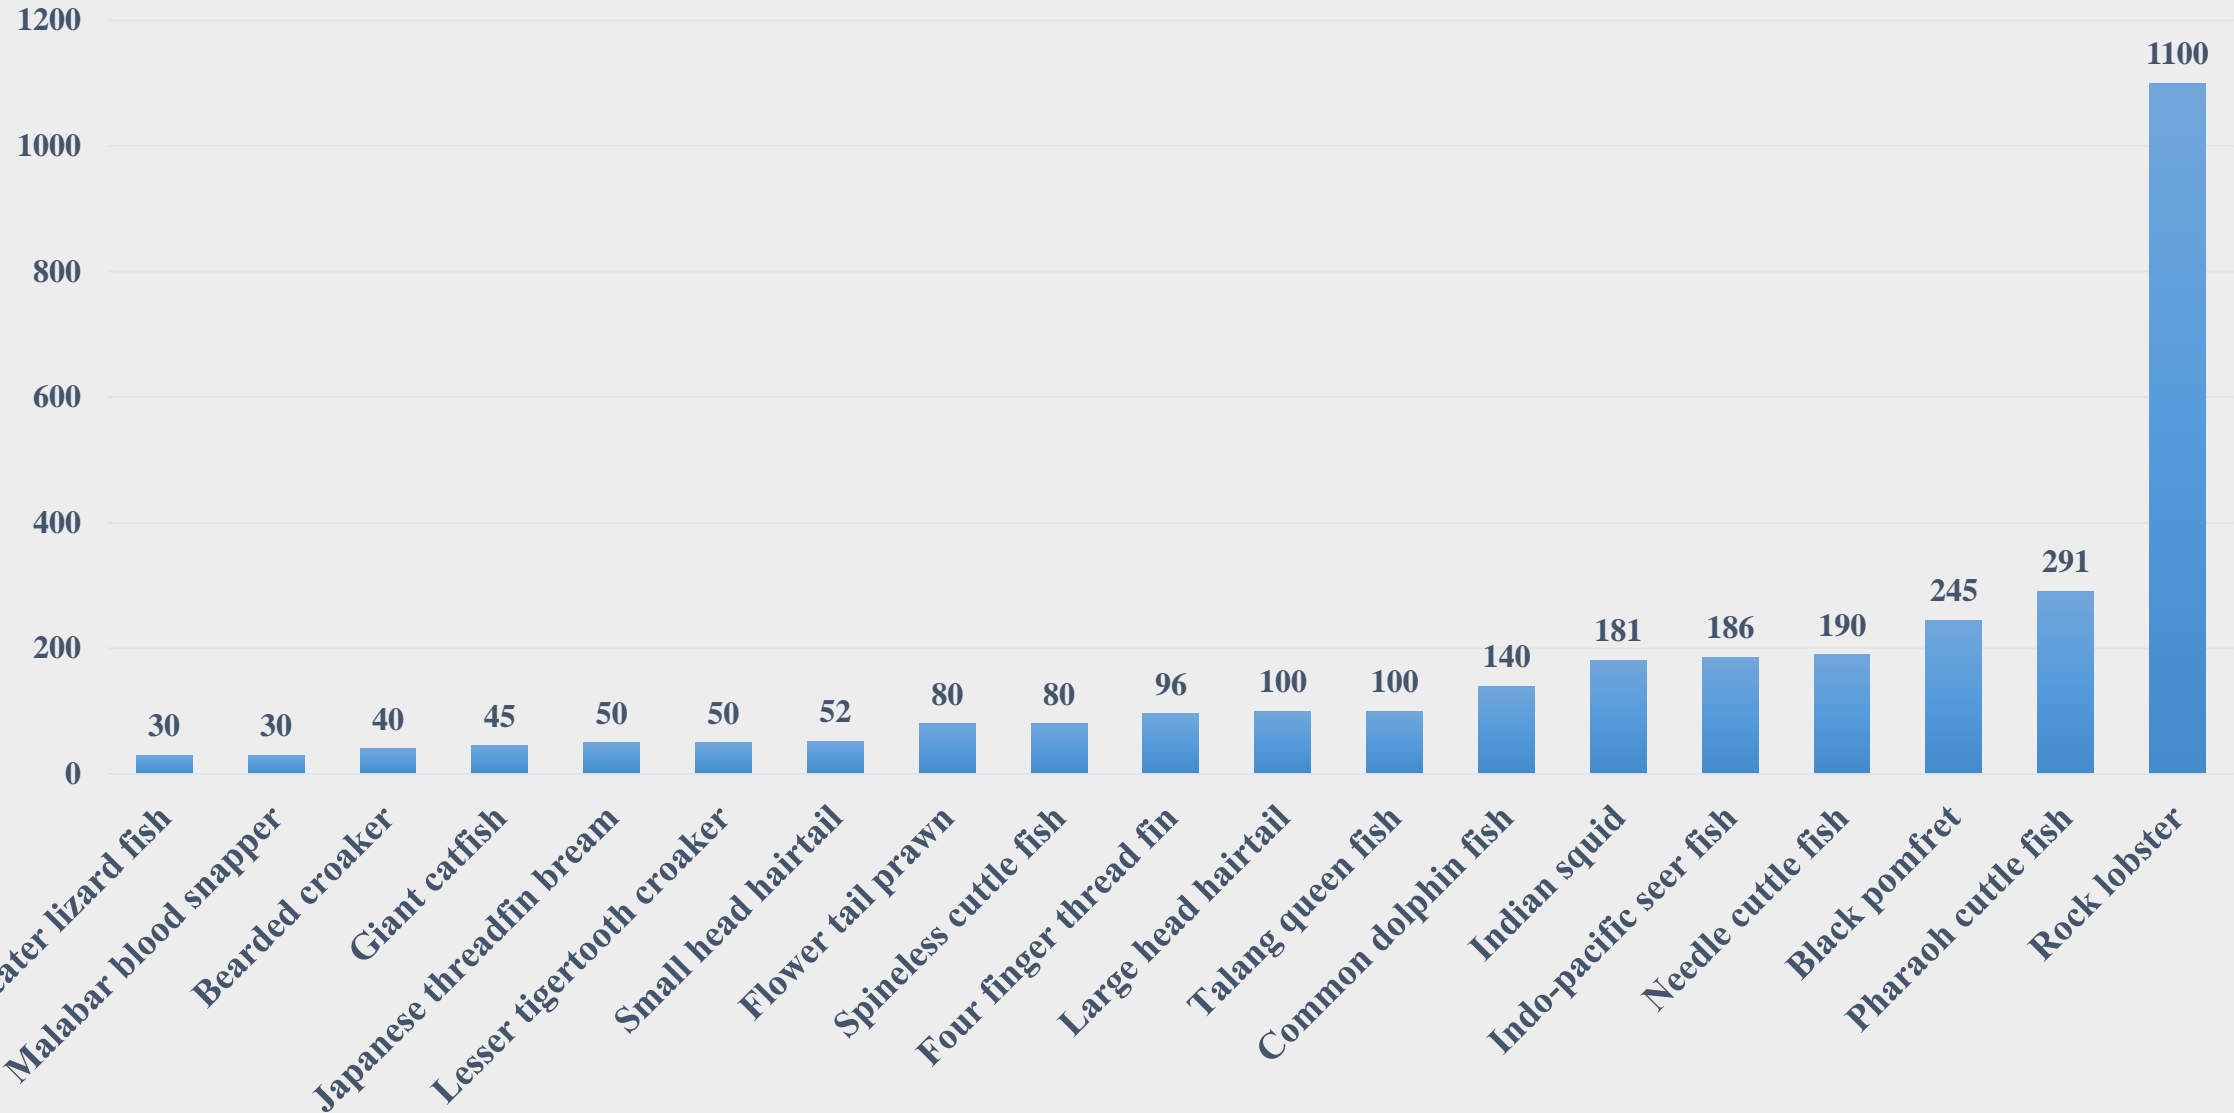

Average Retail Price (Rs. Per Kg) of Various Fish Species in Dadra and Nagar Haveli & Daman Diu

For the Period 24.03.2025 to 30.03.2025

For further details visit: <https://fmpisnfdb.in>