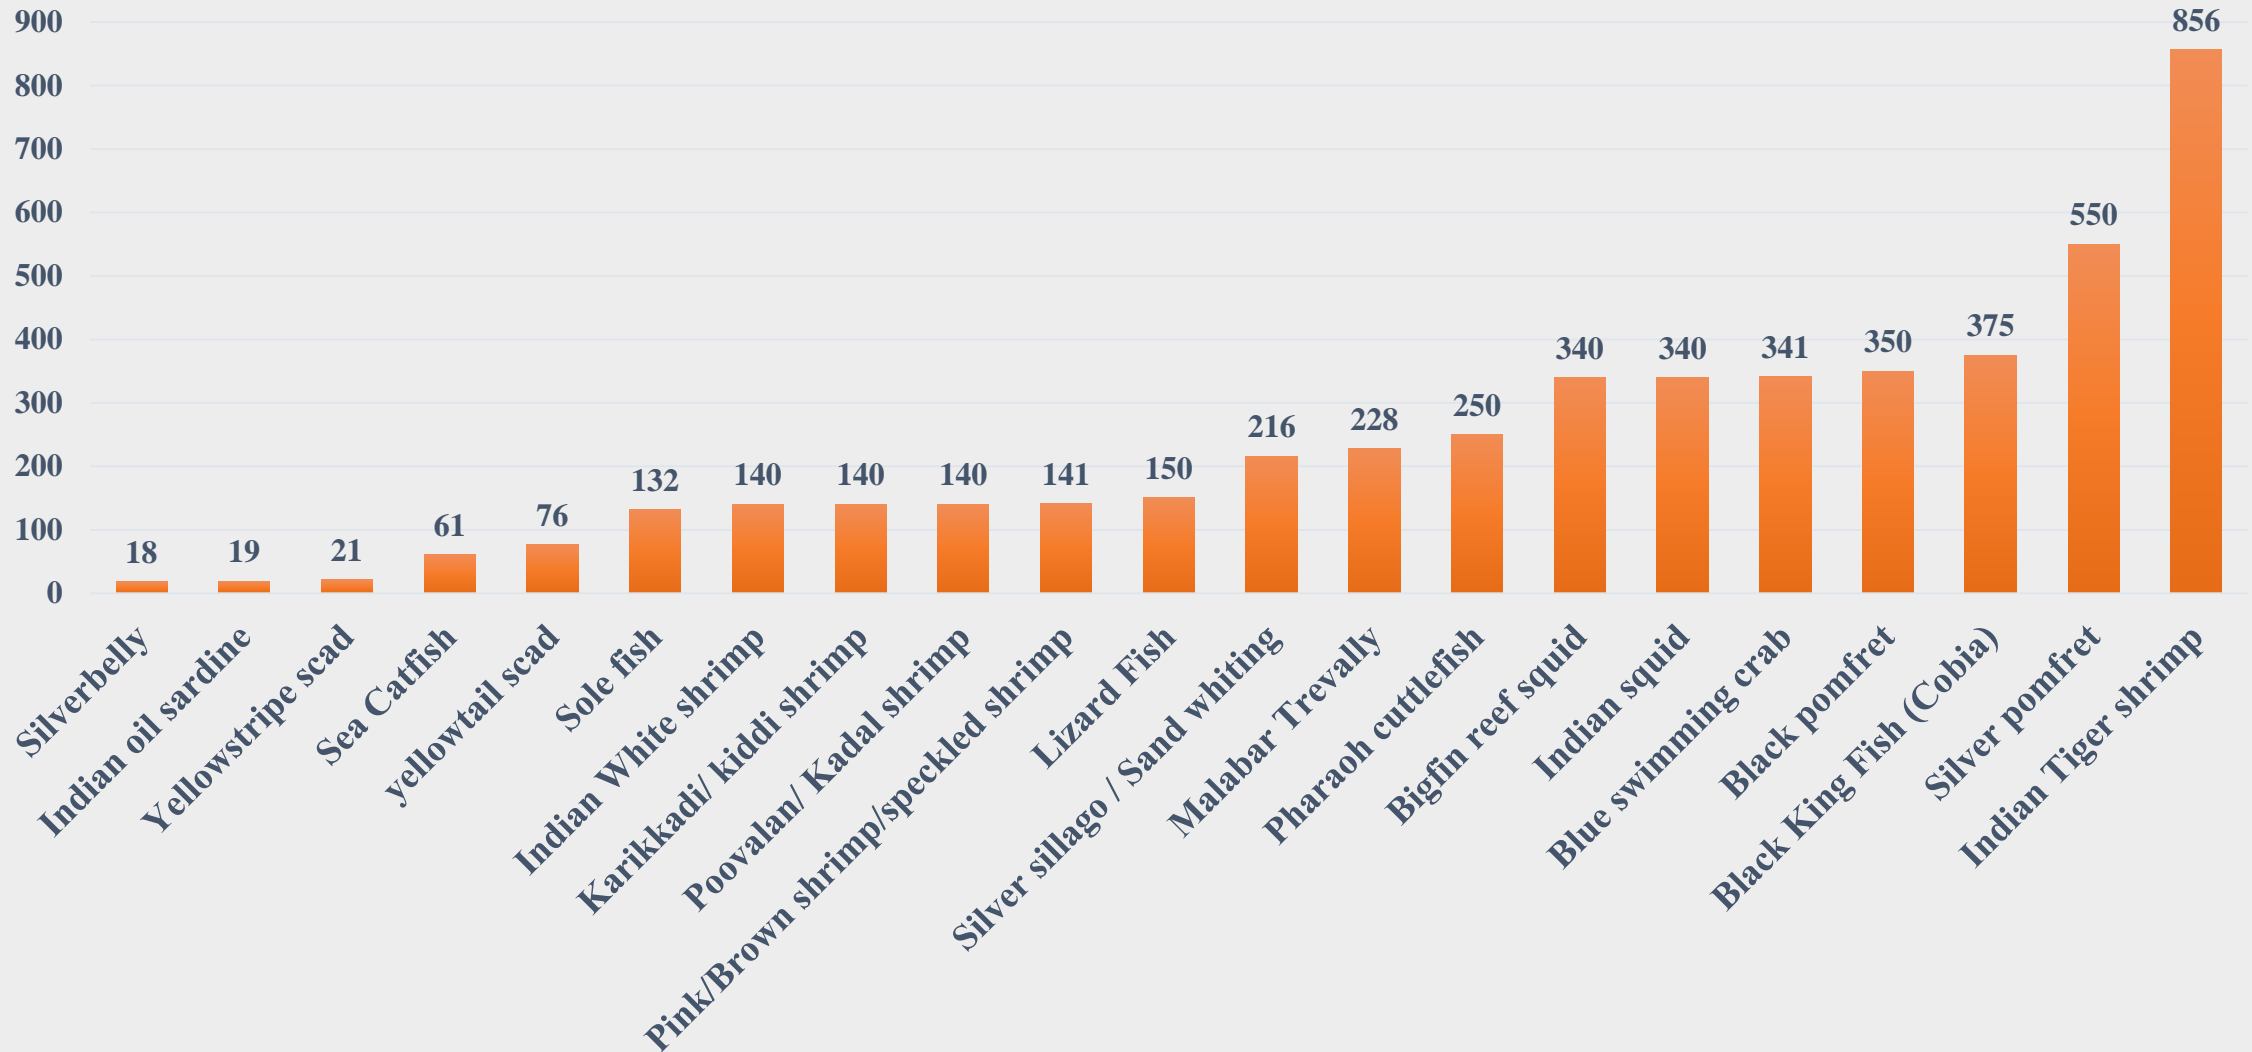

Average Price (Rs. Per Kg) of Marine Species at Fish Landing Centres in Tamil Nadu

For the Period 24.03.2025 to 30.03.2025

Data Source: NETFISH, MPEDA