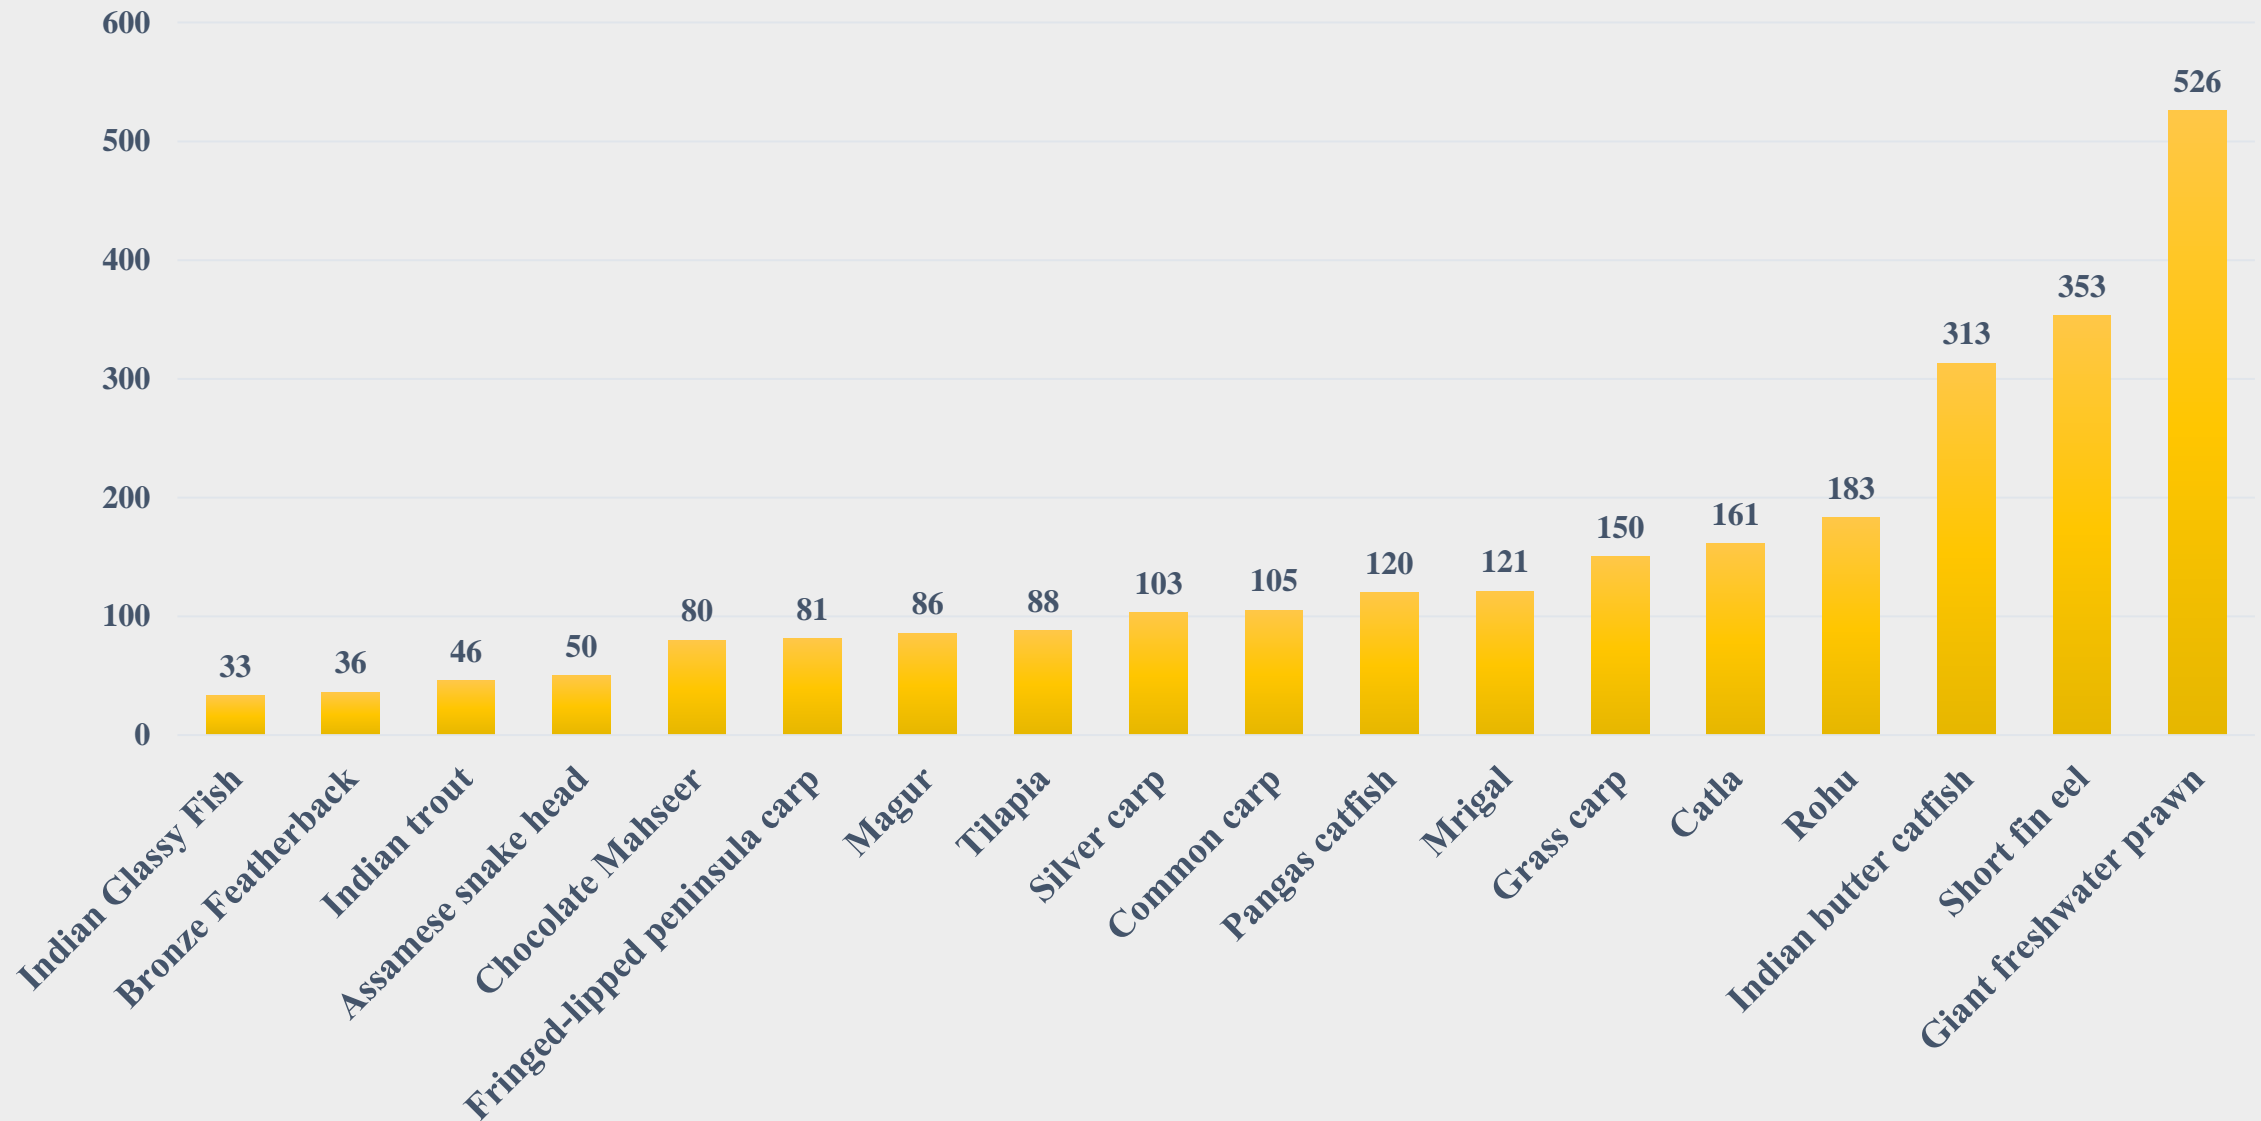

Average Retail Price (Rs. Per Kg) of various Fresh Water Species across States/UTs

For the Period 24.03.2025 to 30.03.2025

For further details visit: <https://fmpisnfdb.in>

Average Wholesale Price (Rs. Per Kg) of Various Fish Species in Maharashtra