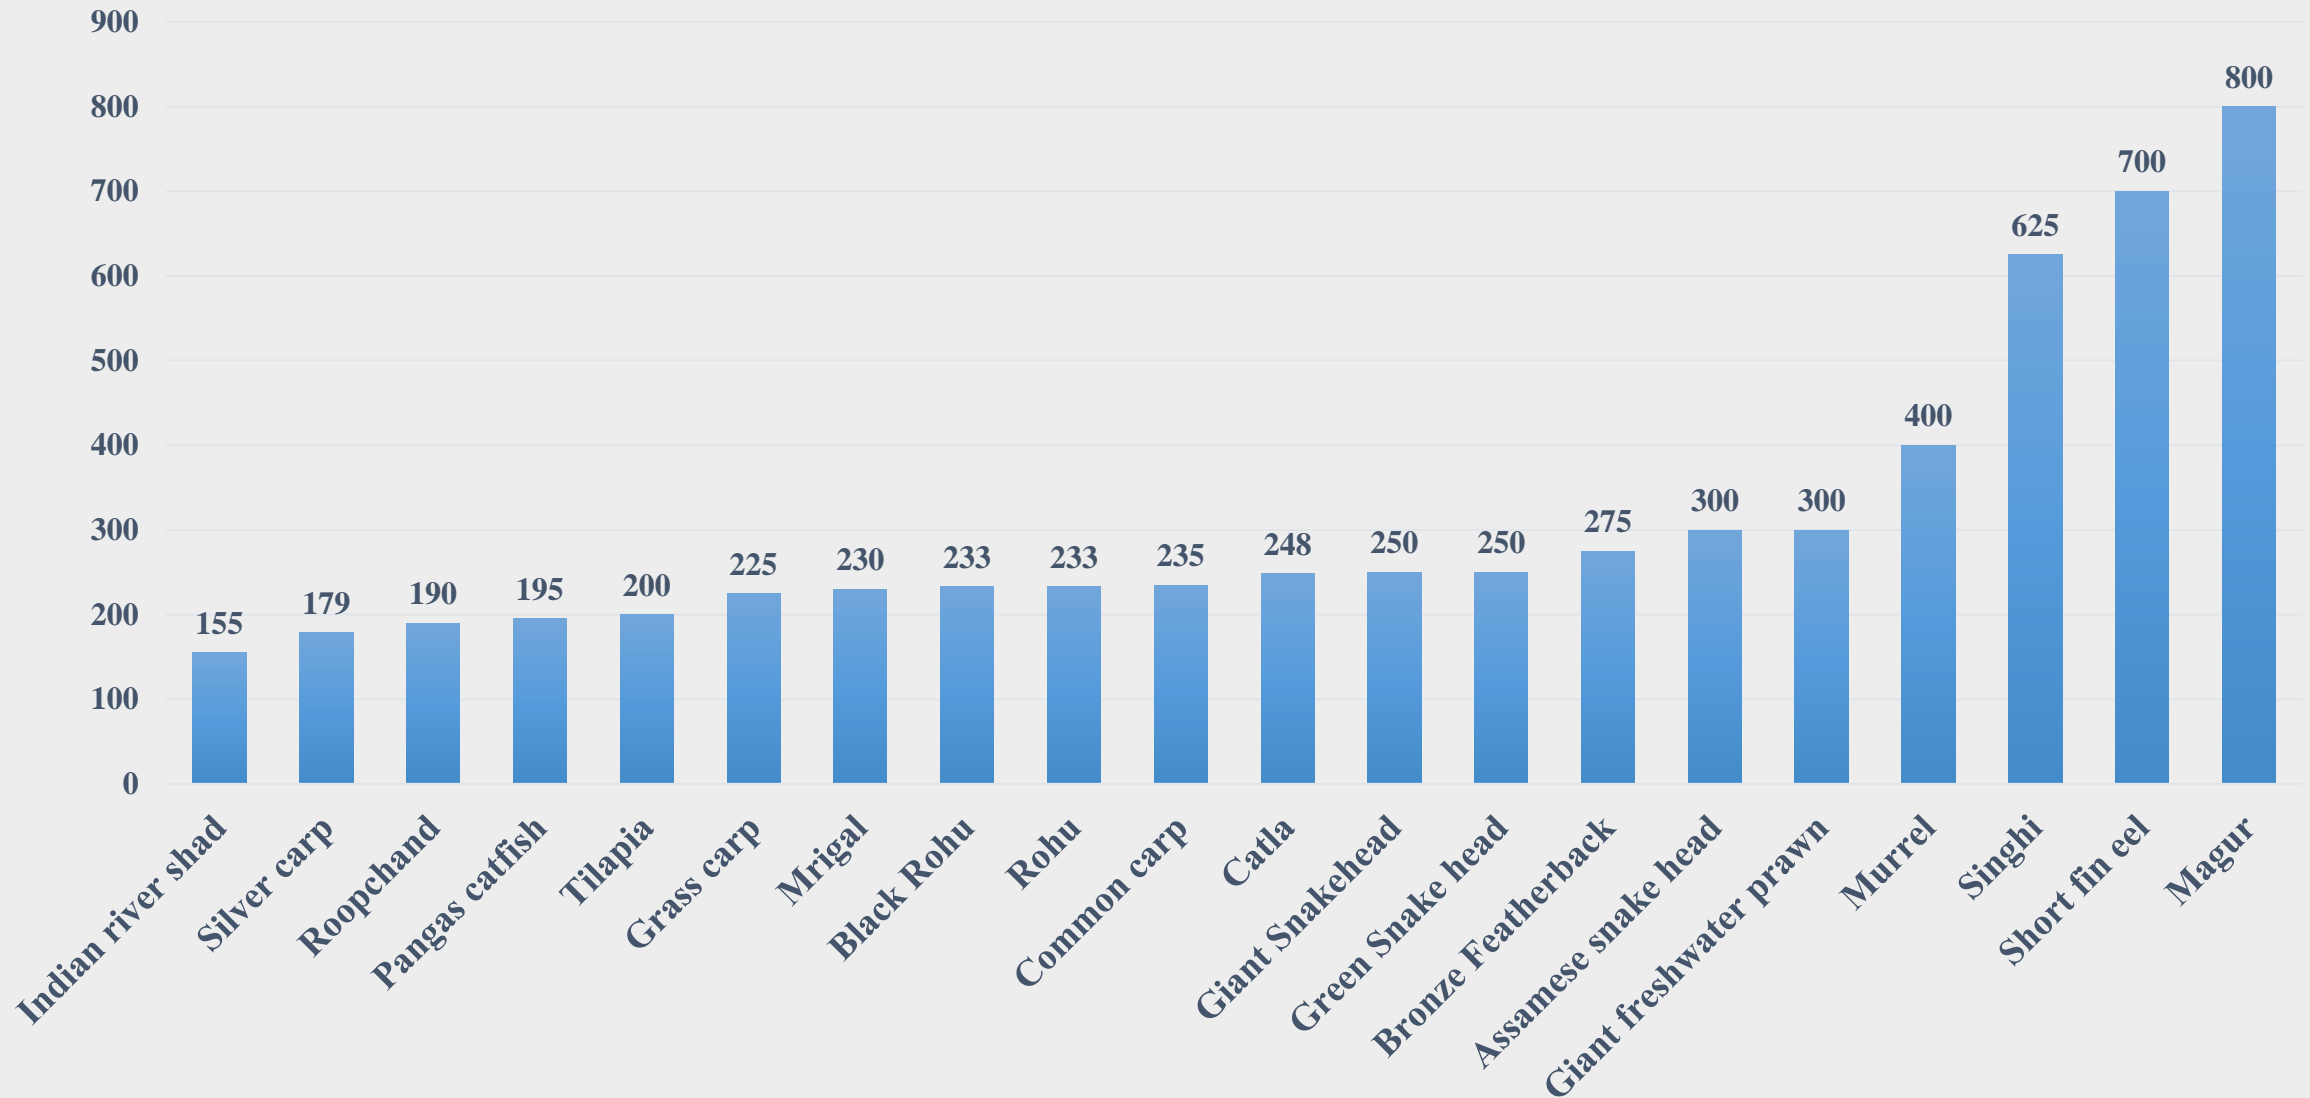

Average Retail Price (Rs. Per Kg) of Various Fish Species in Assam

For the Period 24.03.2025 to 30.03.2025

For further details visit: <https://fmpisnfdb.in>