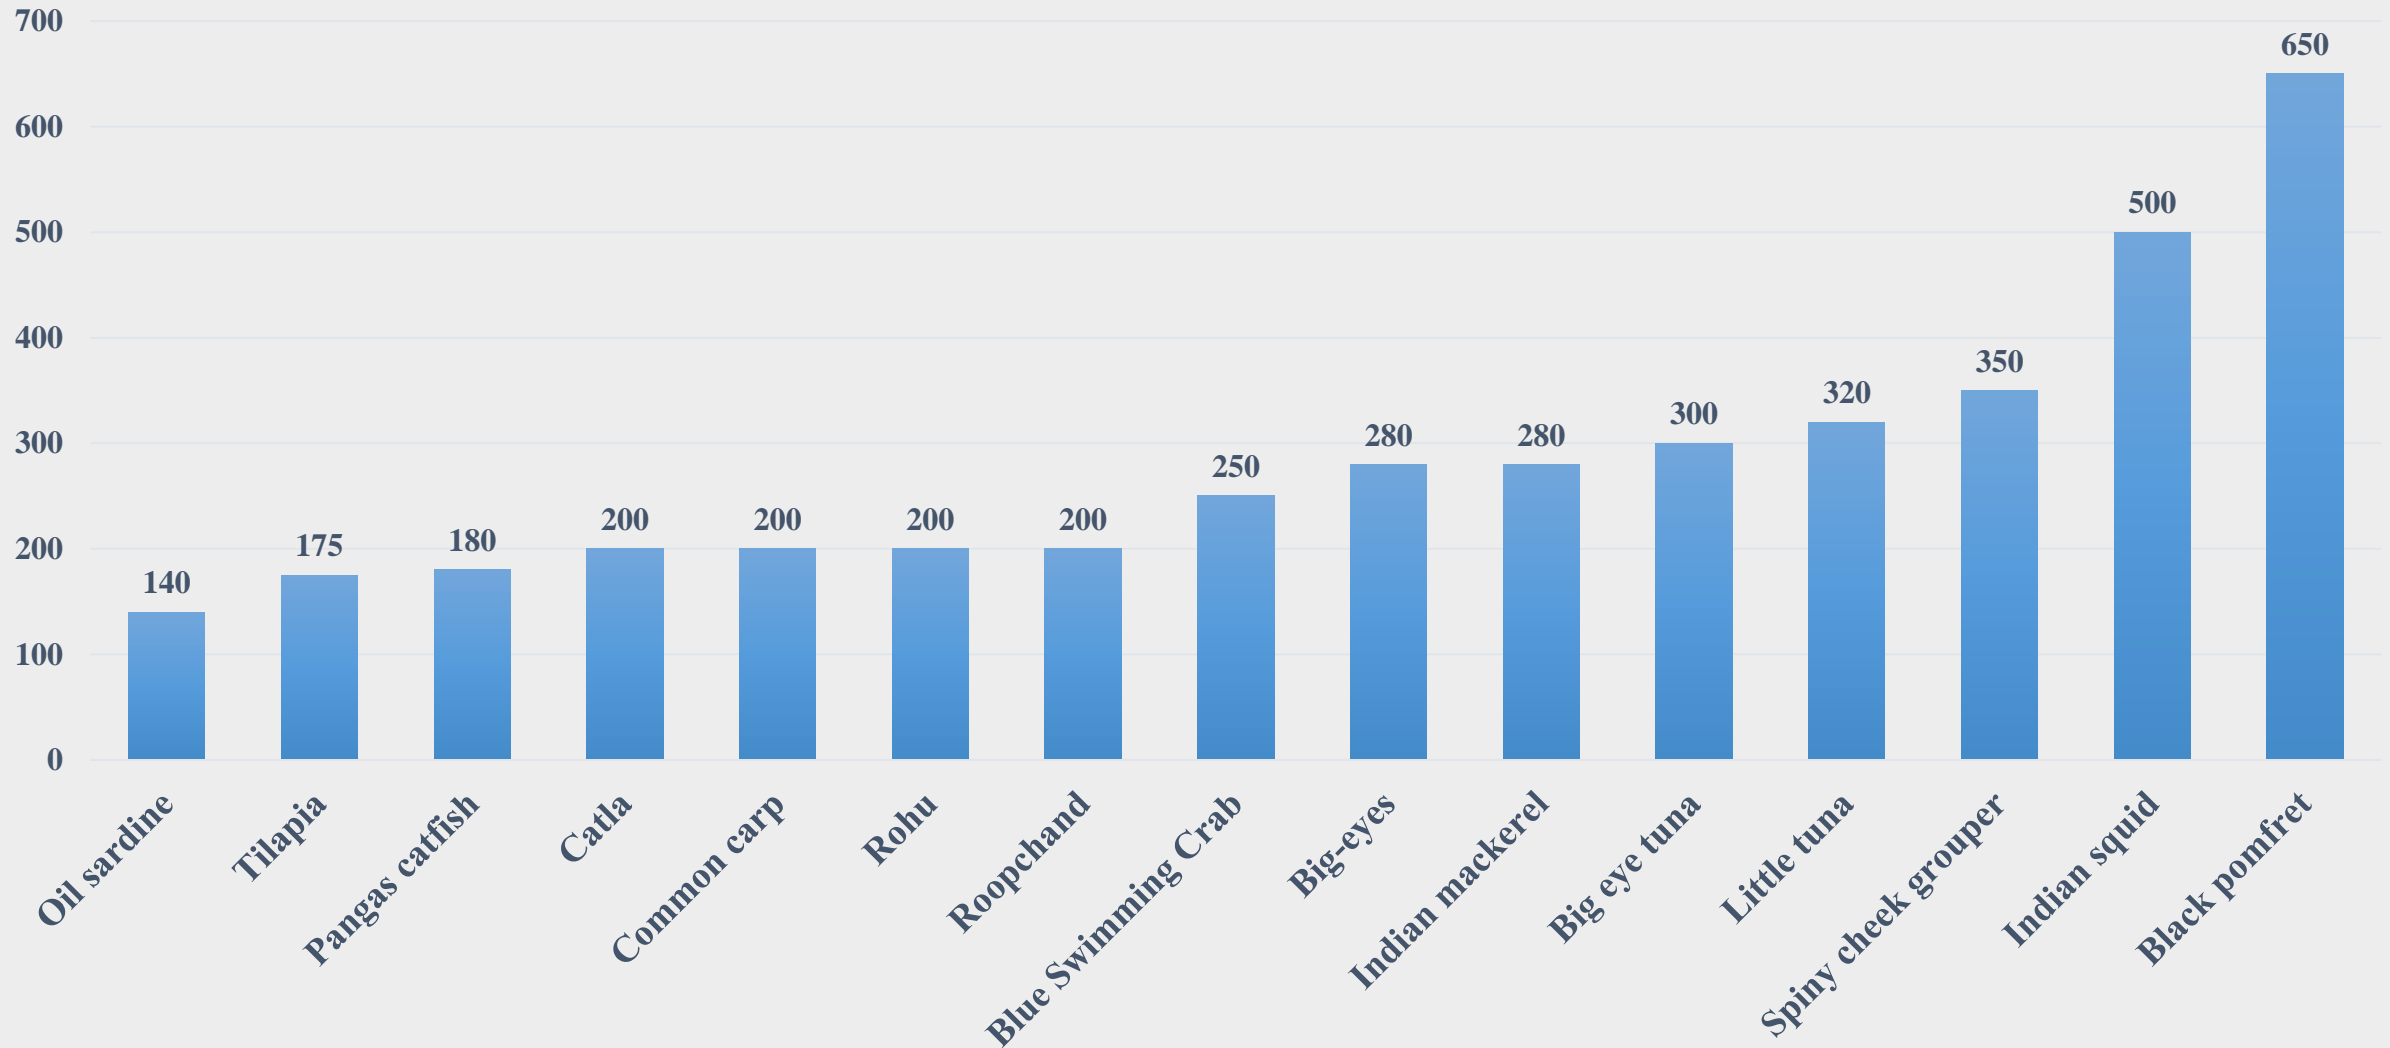

Average Retail Price (Rs. Per Kg) of Various Fish Species in Karnataka

For the Period 24.03.2025 to 30.03.2025

For further details visit: <https://fmpisnfdb.in>