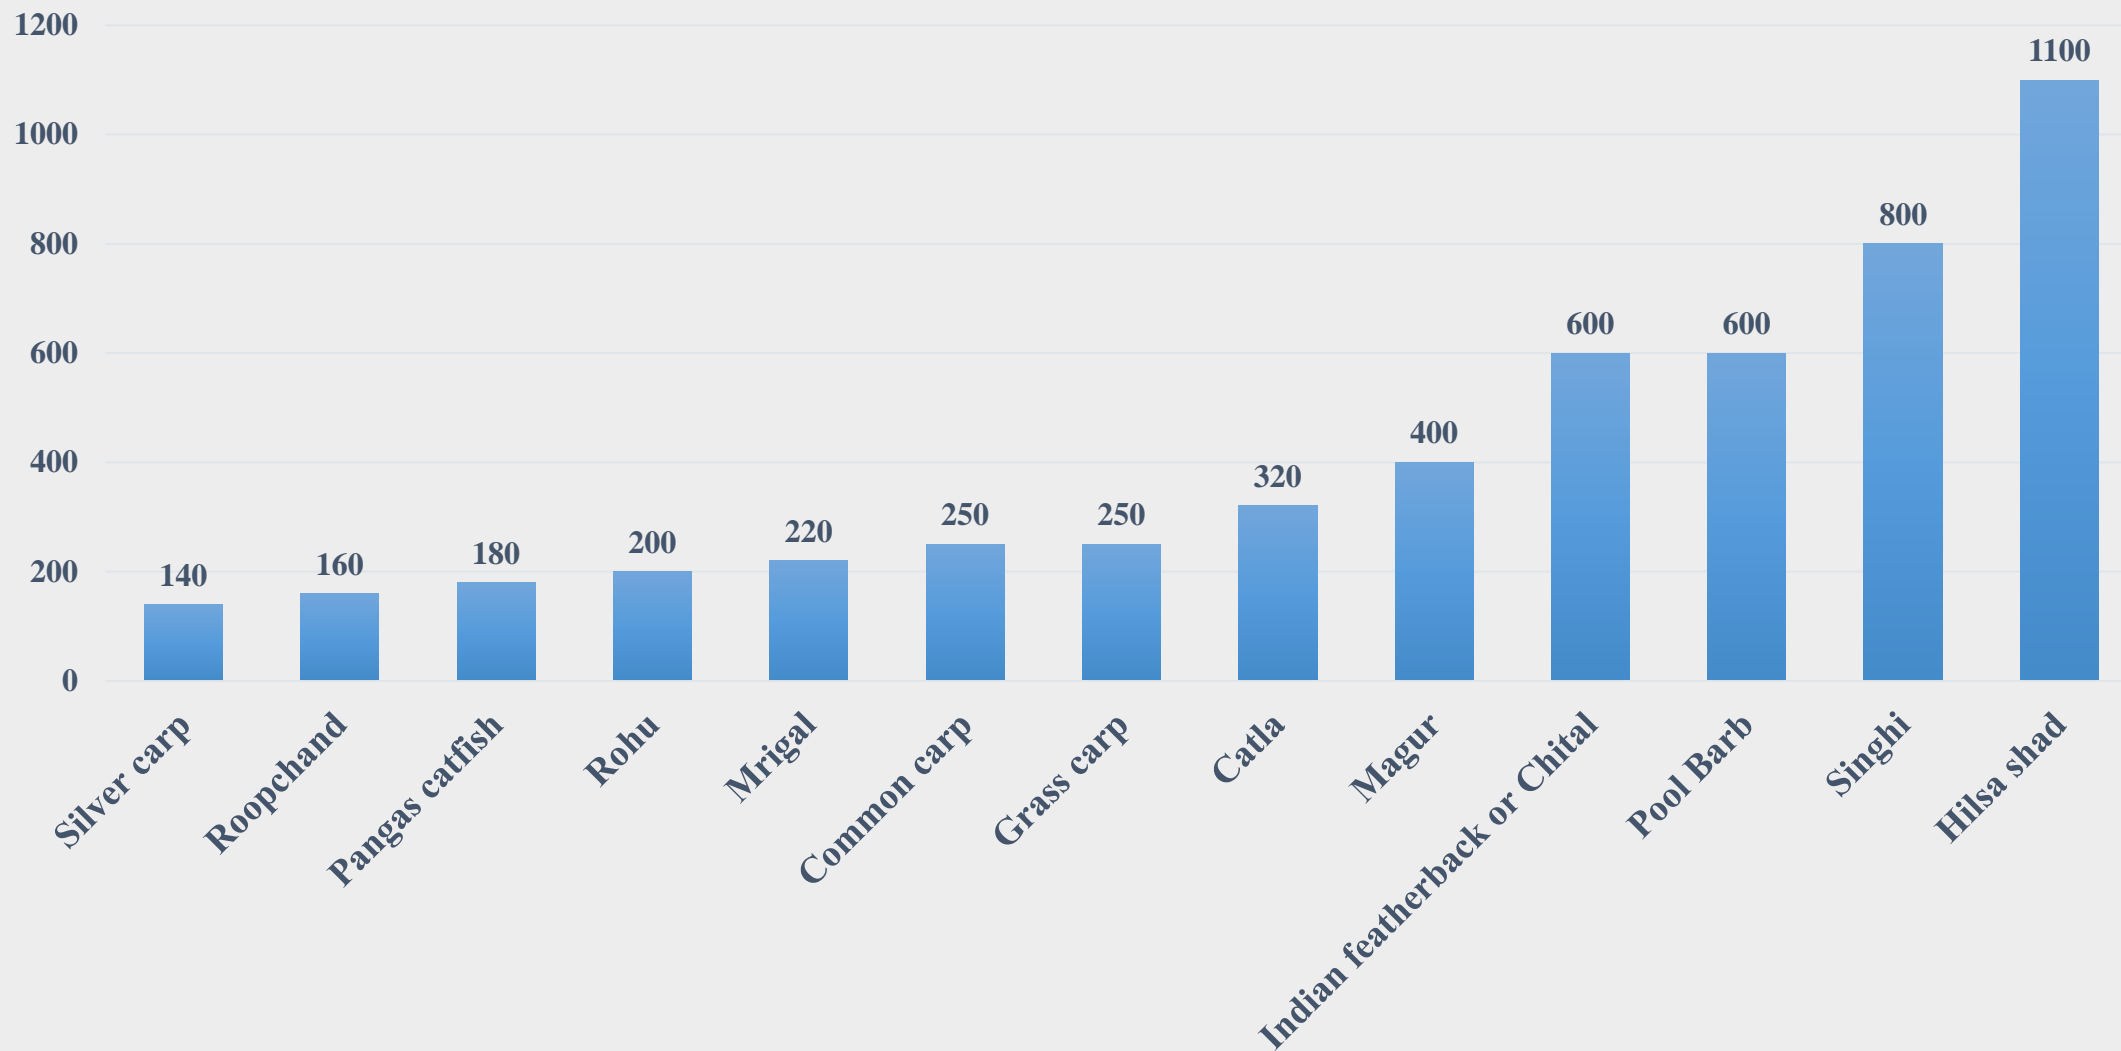

Average Retail Price (Rs. Per Kg) of Various Fish Species in Meghalaya

For the Period 24.03.2025 to 30.03.2025

For further details visit: <https://fmpisnfdb.in>