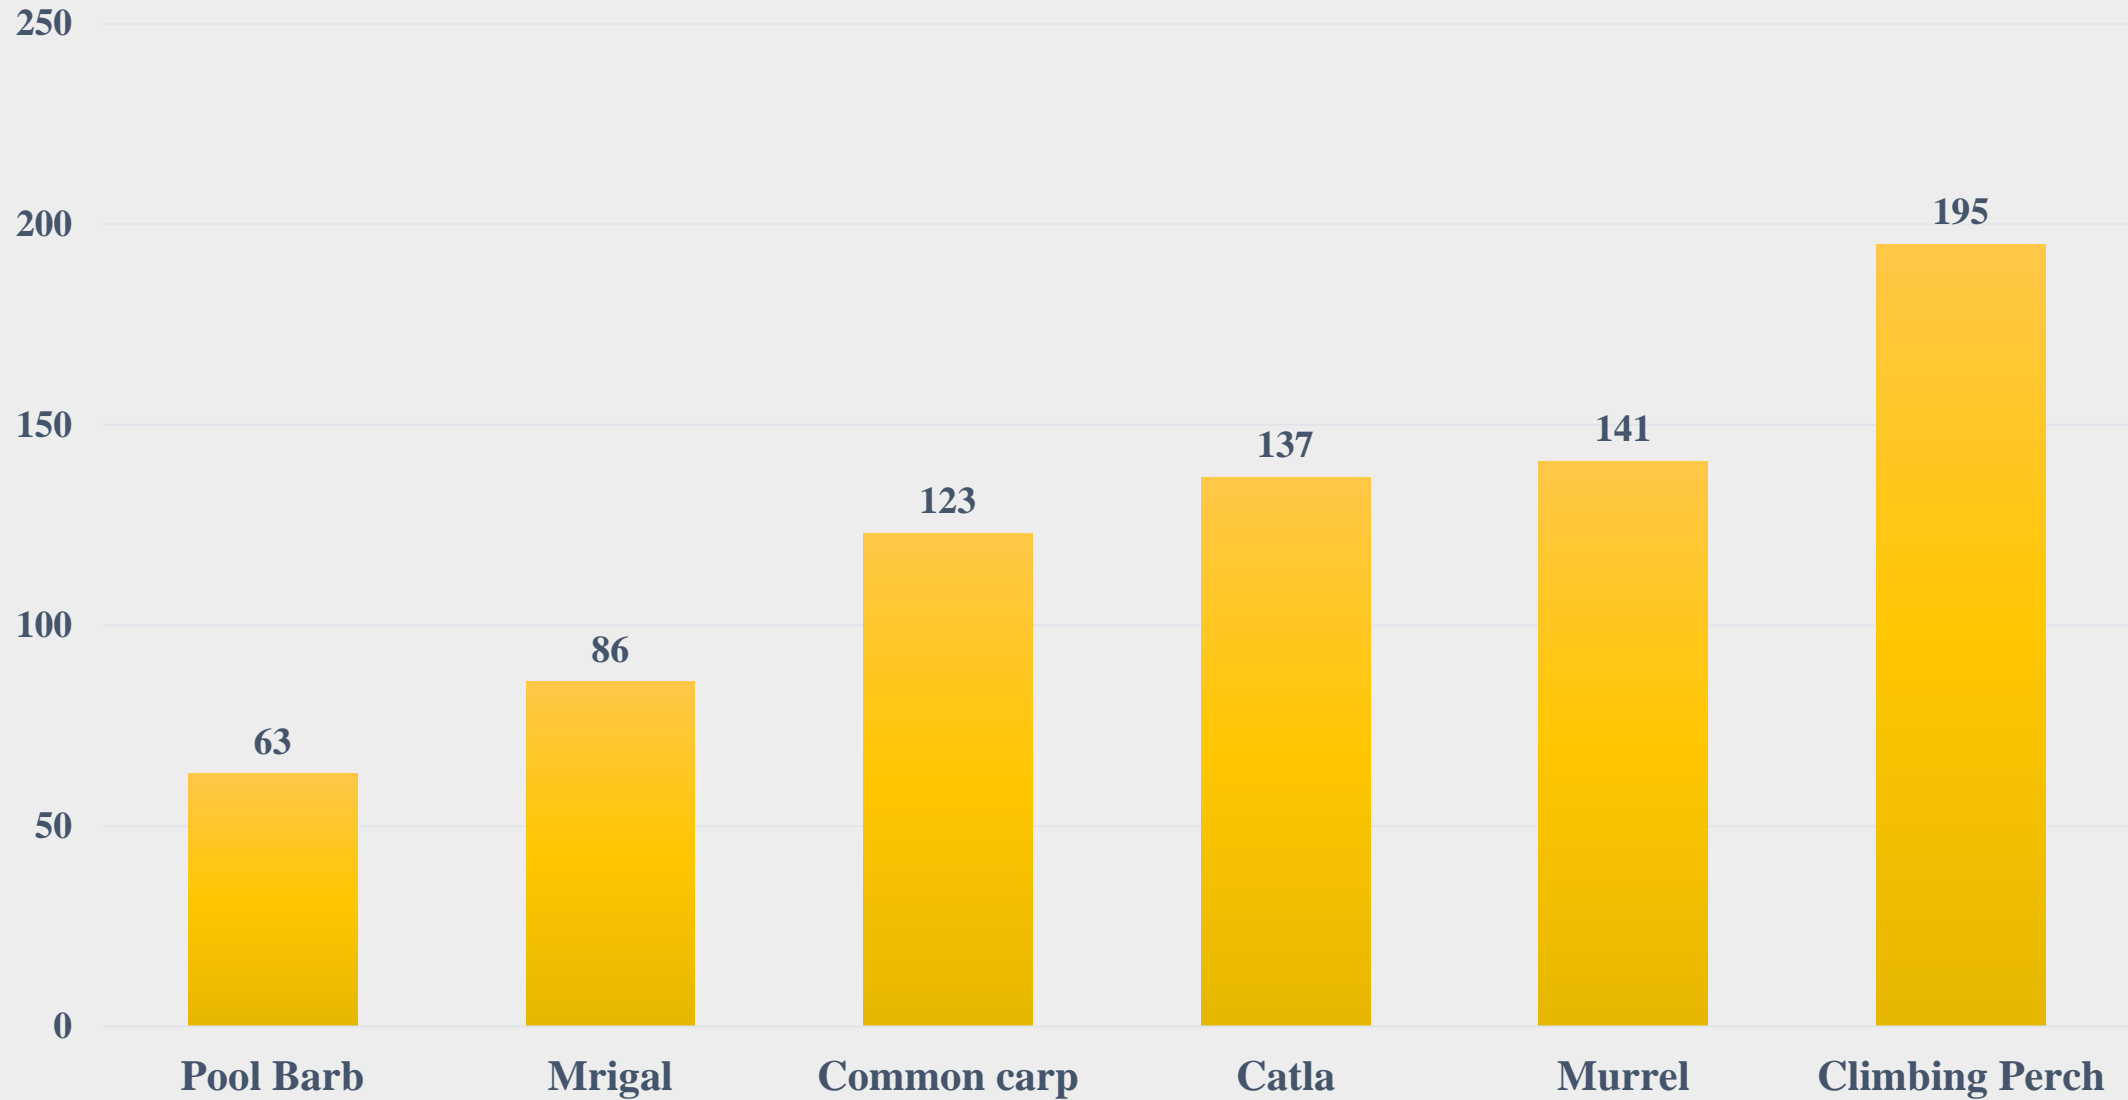

Average Wholesale Price (Rs. Per Kg) of Various Fish Species in Haryana

For the Period 24.03.2025 to 30.03.2025

For further details visit: <https://fmpisnfdb.in>