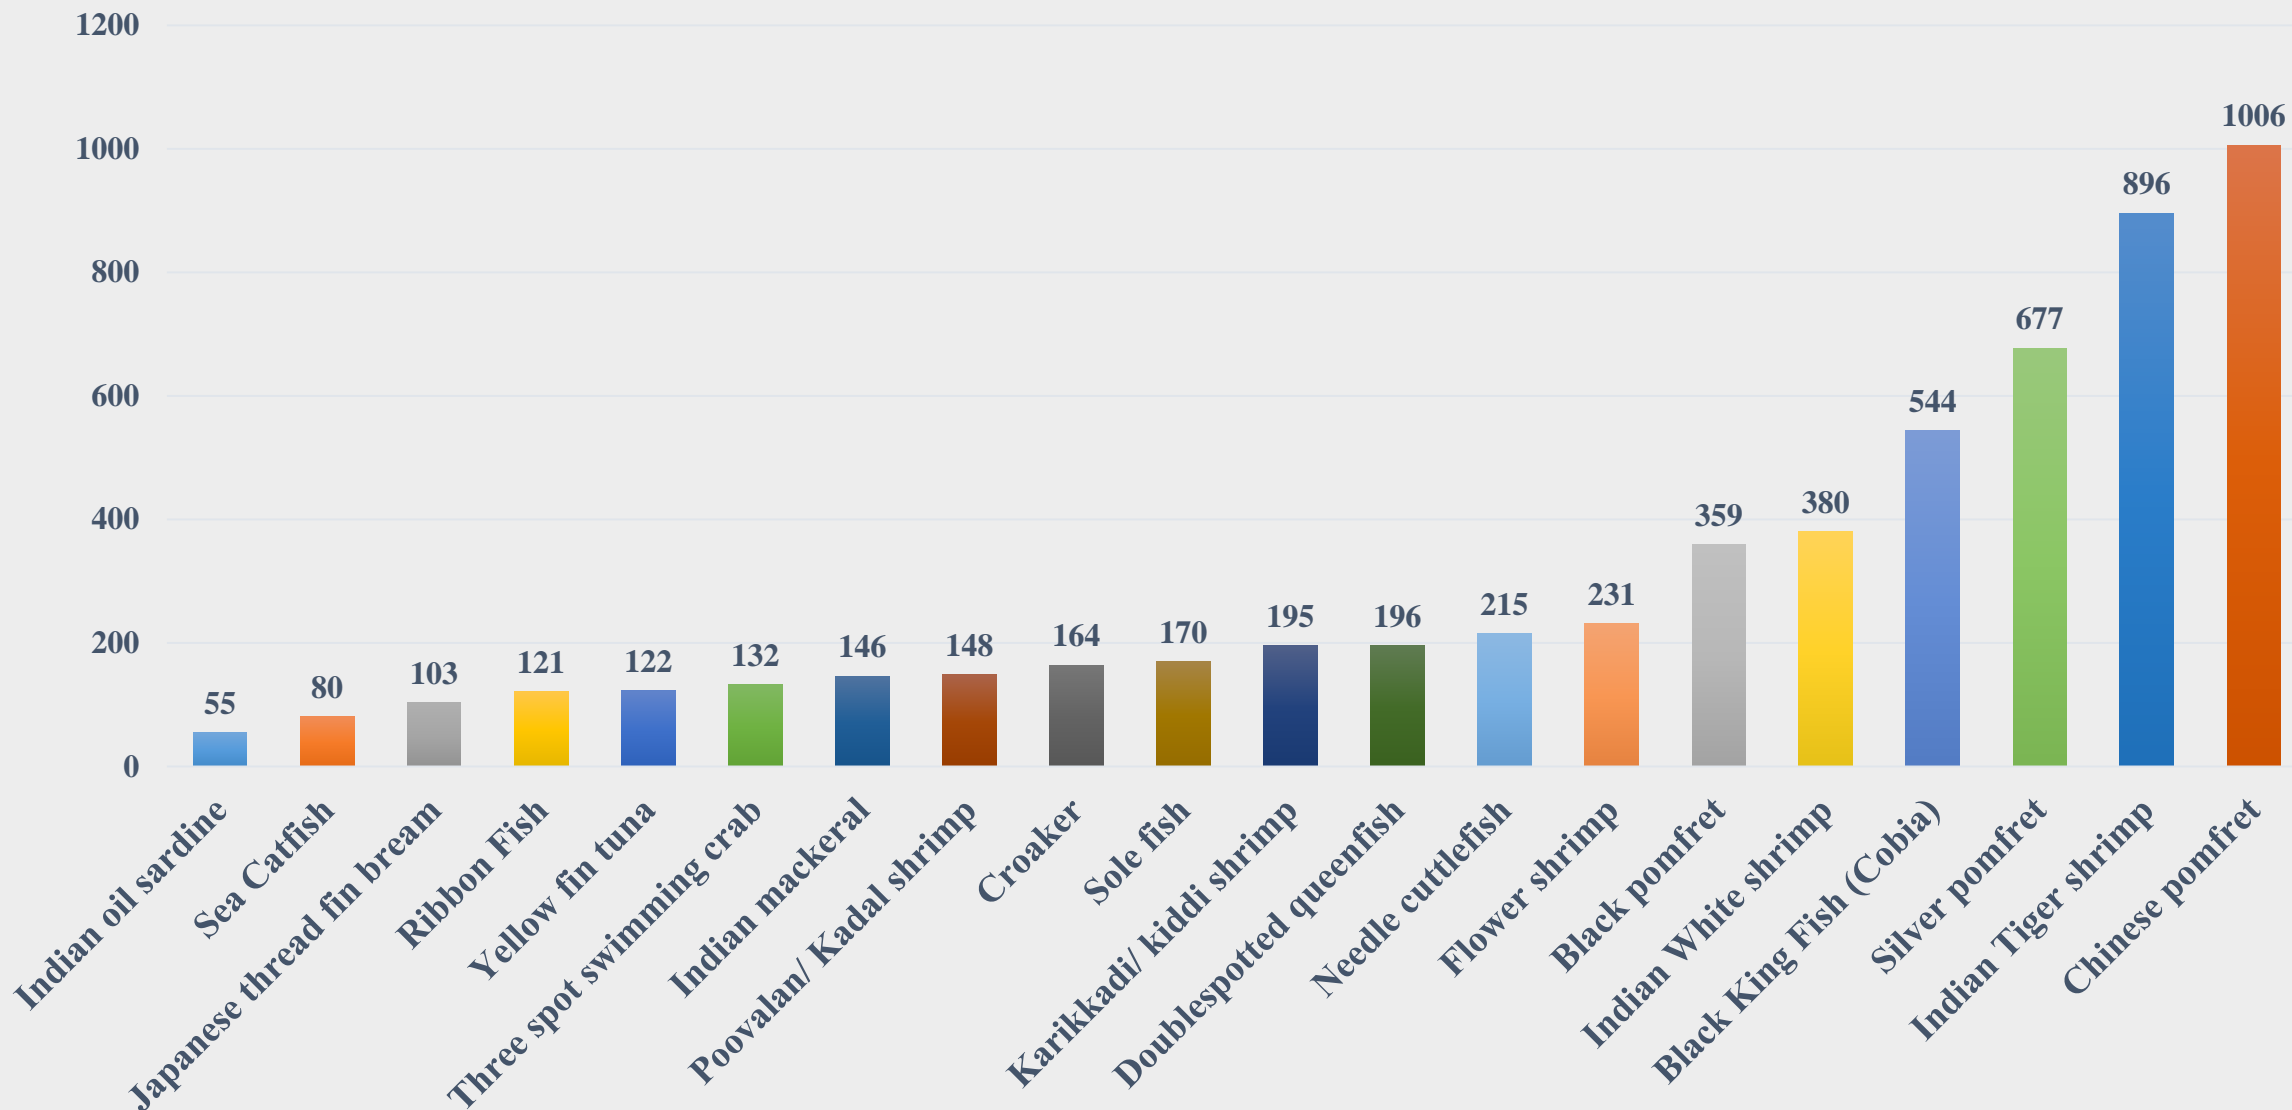

Average Price (Rs. per Kg.) of Marine Species across Fish Landing Centres of India

For the Period 24.03.2025 to 30.03.2025

Data Source: NETFISH, MPEDA