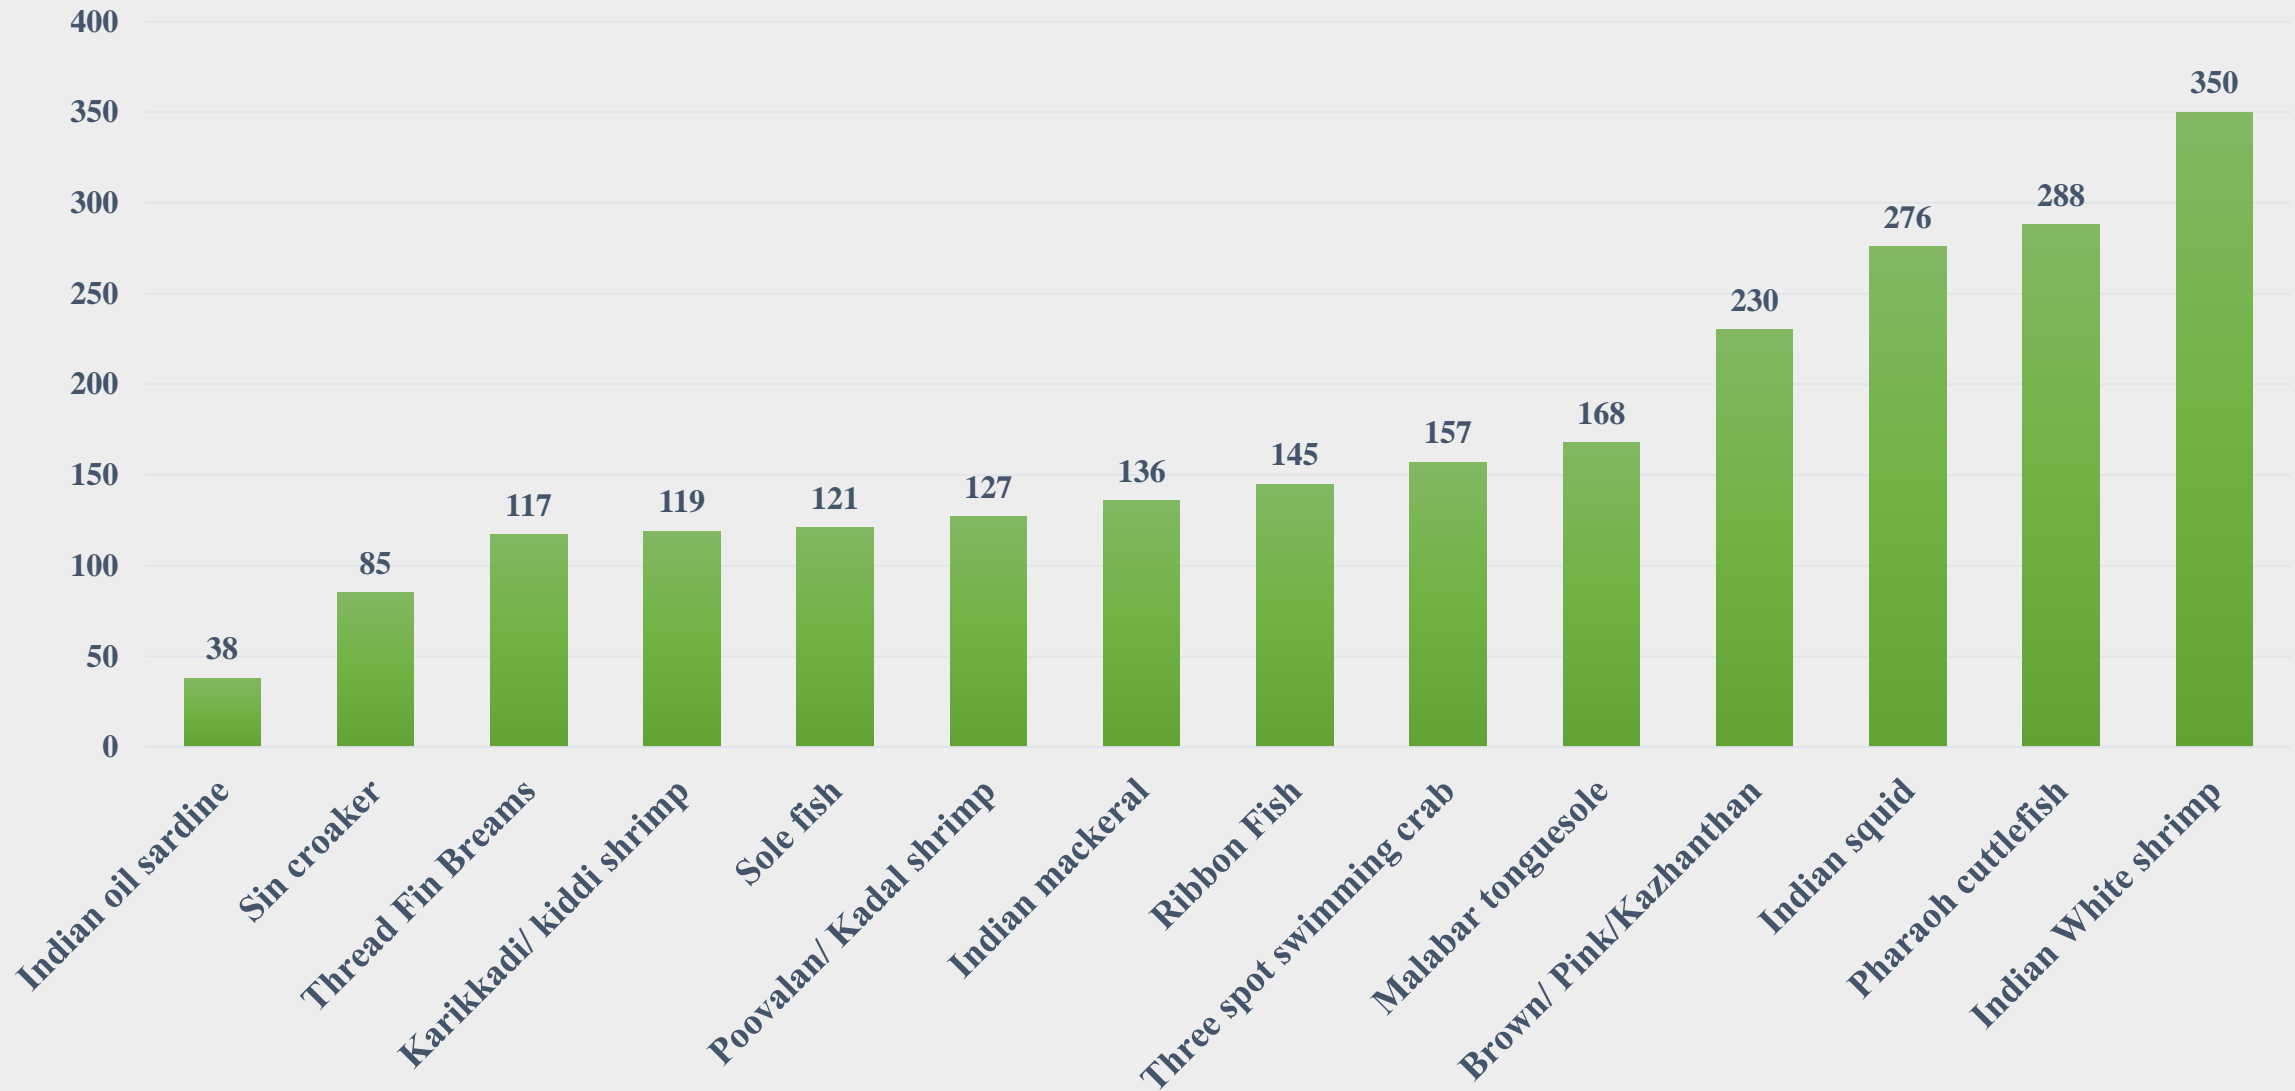

Average Price (Rs. per Kg) of Marine Species at Fishing Harbours in Kerala

For the Period 24.03.2025 to 30.03.2025

Data Source: NETFISH, MPEDA