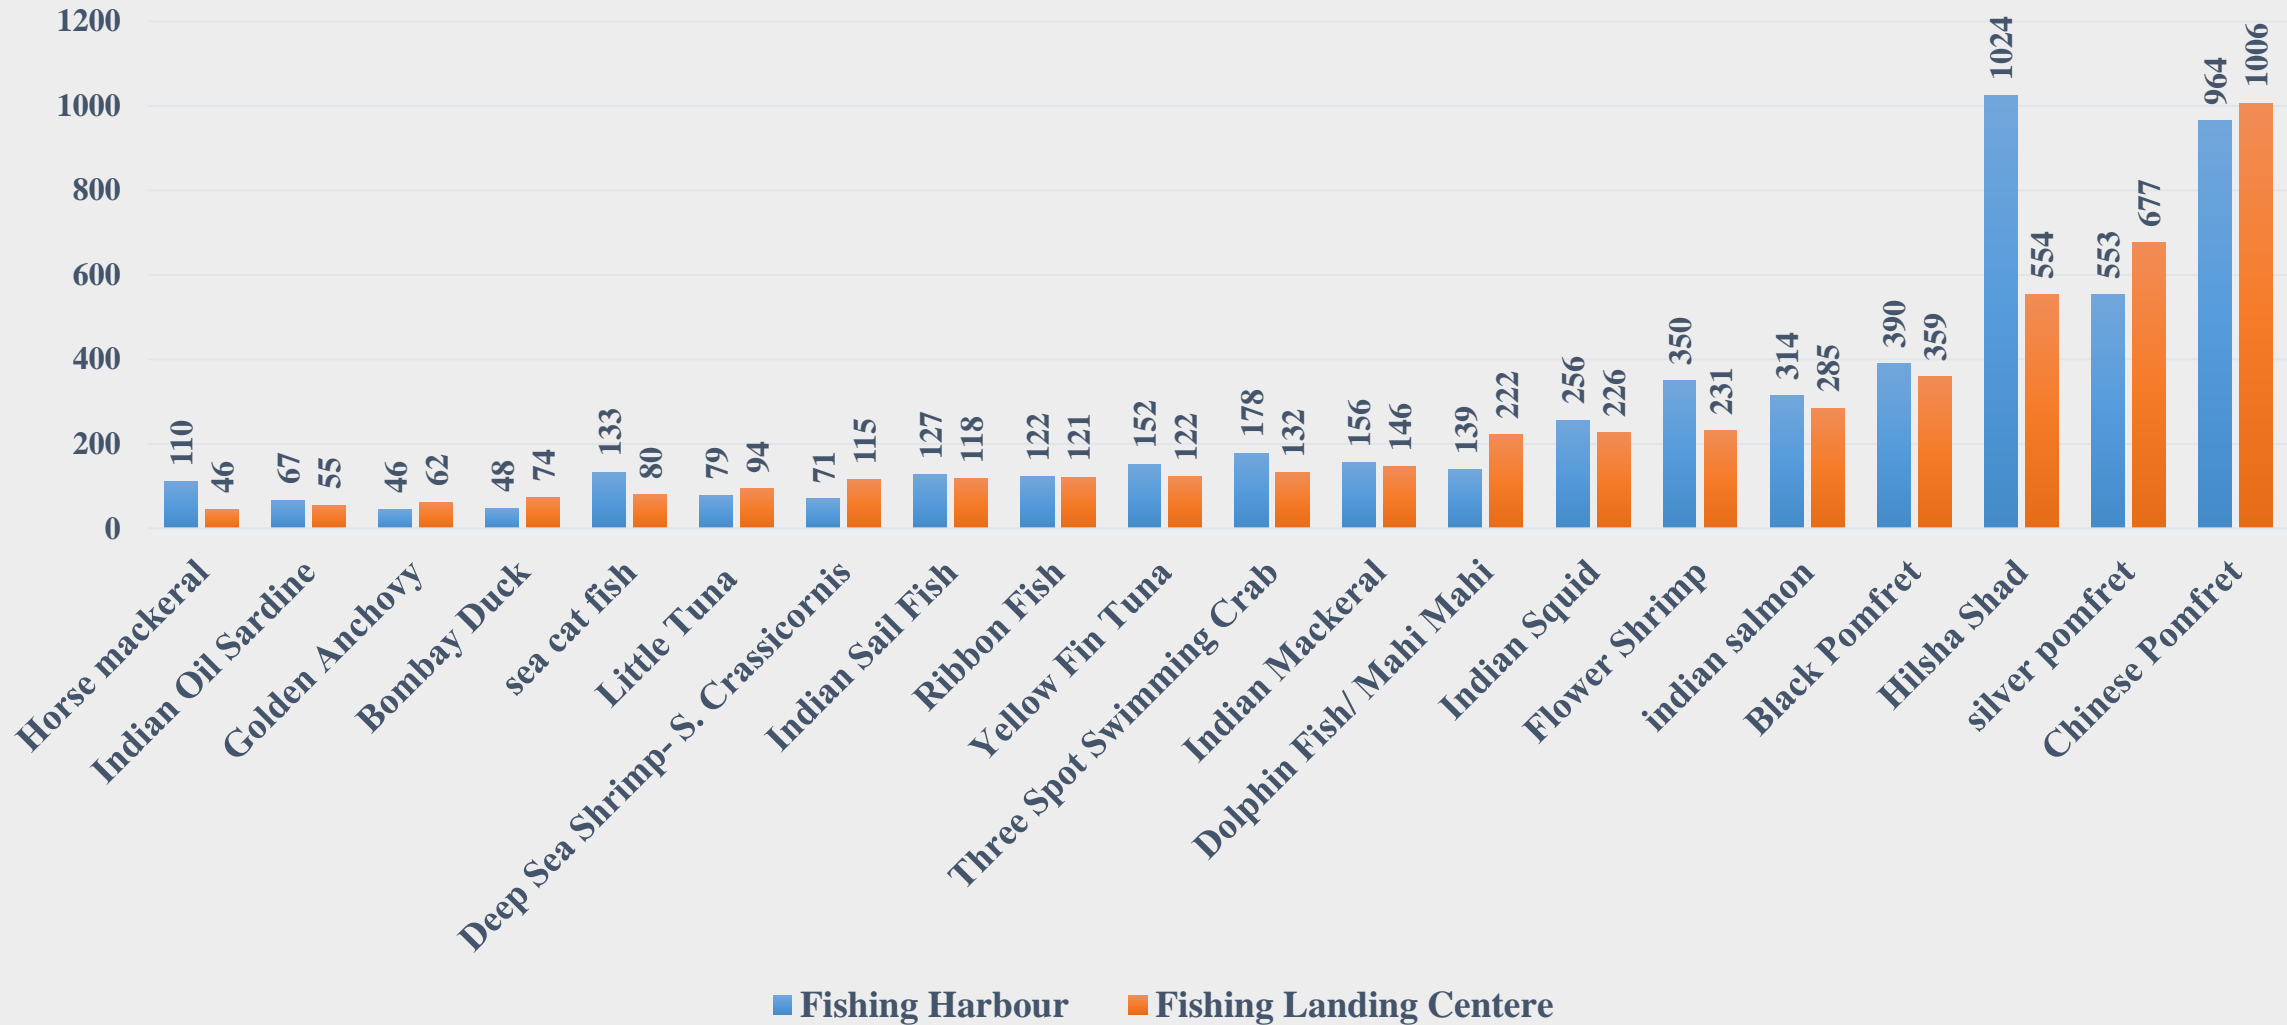

For the Period 24.03.2025 to 30.03.2025

For further details visit: <https://fmpisnfdb.in>

Price (Rs. per kg) Comparison of Marine Fish Species between Fish Landing Centres and Fishing Harbours across India